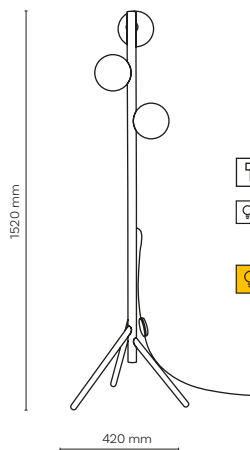

16151 / ESTERA WOOD

3 x G9 / 230V / max 8W / LED
KL / 7511

DEDICATED BULB
G9: 3131