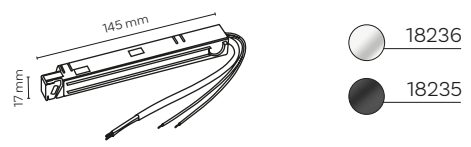

inside power supply

- 18248
- 18247
- 18250
- 18249

outside power supply

- 18251
- 18252
- 18253

power connection

- 18236
- 18235

-  18274
-  18273

- CCT
-  Light color change switch
- 48V
- ⚡ 12W
- LED
- 840lm