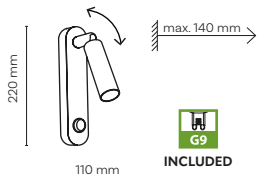

6621 / ENZO

1 x G9 / 230V / max 8W / LED

DEDICATED BULB
G9: 3522

6621