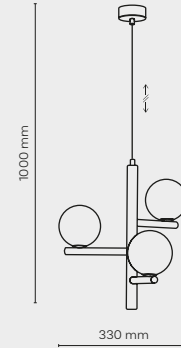

11095 / ESTERA WOOD

3 x G9 / 230V / max 8W / LED
KL / 7511

DEDICATED BULB
G9: 3131