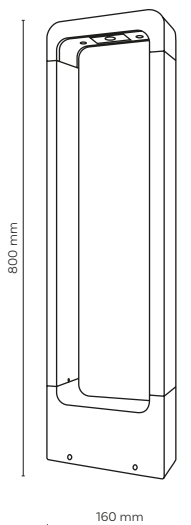

19005 / ARIUS

1x LED / 10W / 480 lm / 3000K

LED INTEGRATED LED

19005 19001 IP54