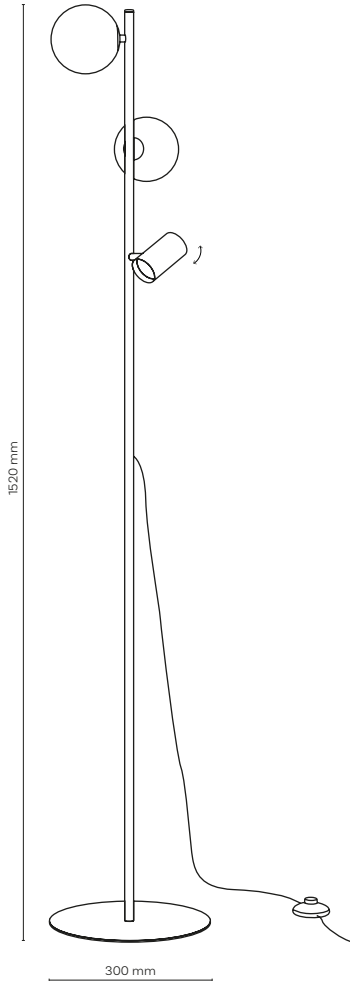

DEDICATED BULB
GU10: 5588, G9: 3131

10152 / VOX USB

5613 / VOX

1 x G9 / 230V / max 8W / LED

KL / 7455

DEDICATED BULB
G9: 3131

16063 / VOX

1 x GU10 / 230V / max 10W / LED