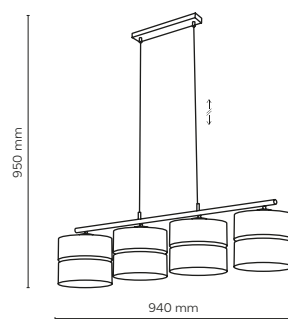

4802 / NICOL

4 x E27 / 230V / max 15W / LED
AB / 9768

DEDICATED BULB
E27: 18012