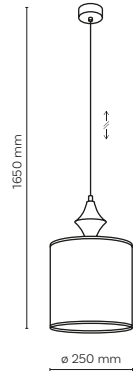

11437 / AMURA

1 x E27 / 230V / max 15W / LED
AB / 7979 / 7994

DEDICATED BULB
E27: 18014