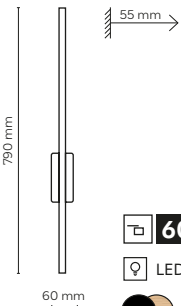

LED / 12W / 500 lm / 3000K