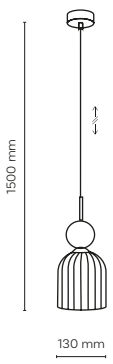

DEDICATED BULB
E14: 18200 

11146 / SOPHIA

11144 / SOPHIA

1 x E14 / 230V / max 10W / LED
KL / 7991

DEDICATED BULB
E14: 18200 

11146 / SOPHIA

1 x E14 / 230V / max 10W / LED
KL / 7990

DEDICATED BULB
E14: 18200 