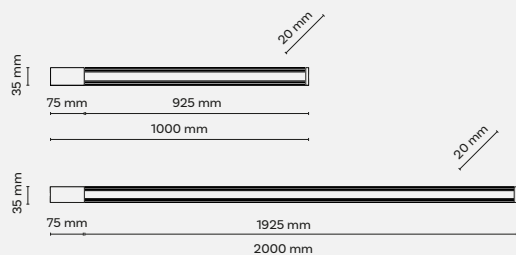

Listwy jednoobwodowe

One-circuit tracks

1000 mm	4044	4045
2000 mm	4140	4143