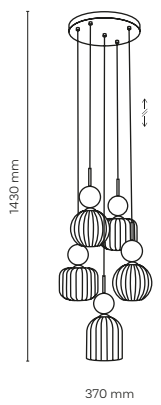

 3 x E14 / 230V / max 10W / LED
KL / 7987, 7988, 7989

 DEDICATED BULB
E14: 18200 

11593 / SOPHIA

11592 / SOPHIA

3 x E14 / 230V / max 10W / LED
KL / 7987, 7988, 7989

DEDICATED BULB
E14: 18200

11593 / SOPHIA

5 x E14 / 230V / max 10W / LED
KL / 7987, 7988, 7989