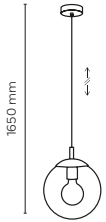

ø 250 mm

5669 / ESME

1 x E27 / 230V / max 15W / LED
KL / 7049

DEDICATED BULB
E27: 18012