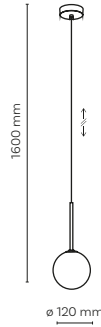

DEDICATED BULB
E27: 18012

4113 / CUBUS

8 x E27 / 230V / max 15W / LED
KL / 7381, 7426

DEDICATED BULB
E27: 18012

3500 / EYE

4504 / MARTIN

4502 / MARTIN

1 x G9 / 230V / max 8W / LED
KL / 7454