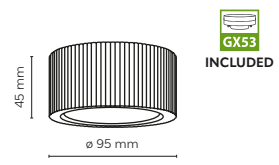

11441 / EVE CORTE
1x GX53 / 230V / max 11W / LED
DEDICATED BULB
GX53: 18077