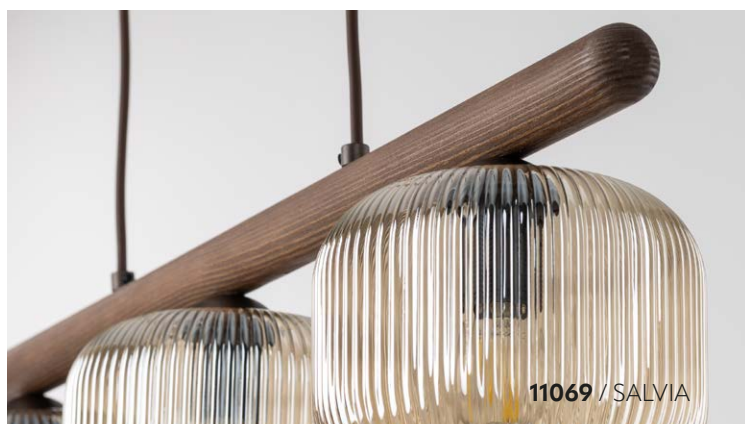

11069 / SALVIA

1 x E14 / 230V / max 10W / LED

KL / 7991

DEDICATED BULB
E14: 18200

11067 / SALVIA

1 x E14 / 230V / max 10W / LED

KL / 7991

DEDICATED BULB
E14: 18200

3 x E14 / 230V / max 10W / LED

KL / 7991

DEDICATED BULB
E14: 18200