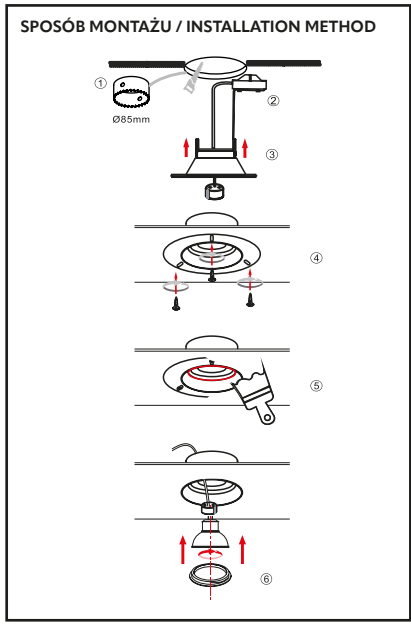

10575 / TWIST

1 x GU10 / 230V / max 10W / LED

● 10575 ○ 10576

10573 / FIRA

- 10573 / FIRA**
- 1 x GU10 / 230V / max 10W / LED
- DEDICATED BULB
GU10: ●5588 ○3138
- 10573 10574 cut out: ø 85 mm

18132 / NEXUS