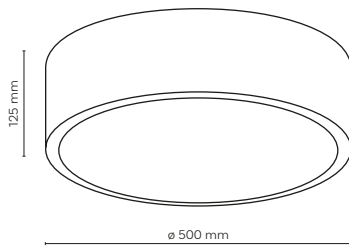

10988 / LIVO
4 x E27 / 230V / max 15W / LED

DEDICATED BULB
E27: 18226