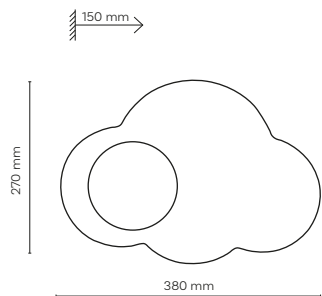

11267 / CLOUD NEW

1 x G9 / 230V / max 8W / LED

KL / 7454

DEDICATED BULB
G9: 3131

- 11267
- 11265
- 11266

TK LIGHTING / CLOUD NEW