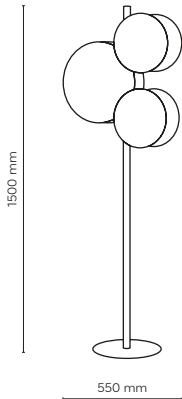

DEDICATED BULB
E27: 18012

5241 / LINOBIANCO

1 x E27 / 230V / max 15W / LED
AB / 9078

DEDICATED BULB
E27: 18015

4815 / PULSE

4814 / PULSE

1 x E27 / 230V / max 15W / LED
 AB / 9738

DEDICATED BULB
 E27: 18014