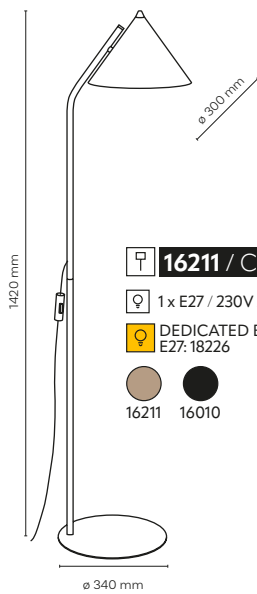

16210 / CONO

16210 / CONO

1 x E27 / 230V / max 15W / LED

DEDICATED BULB
E27: 18012

- 16210
- 16009

16211 / CONO

1 x E27 / 230V / max 15W / LED

DEDICATED BULB
E27: 18226