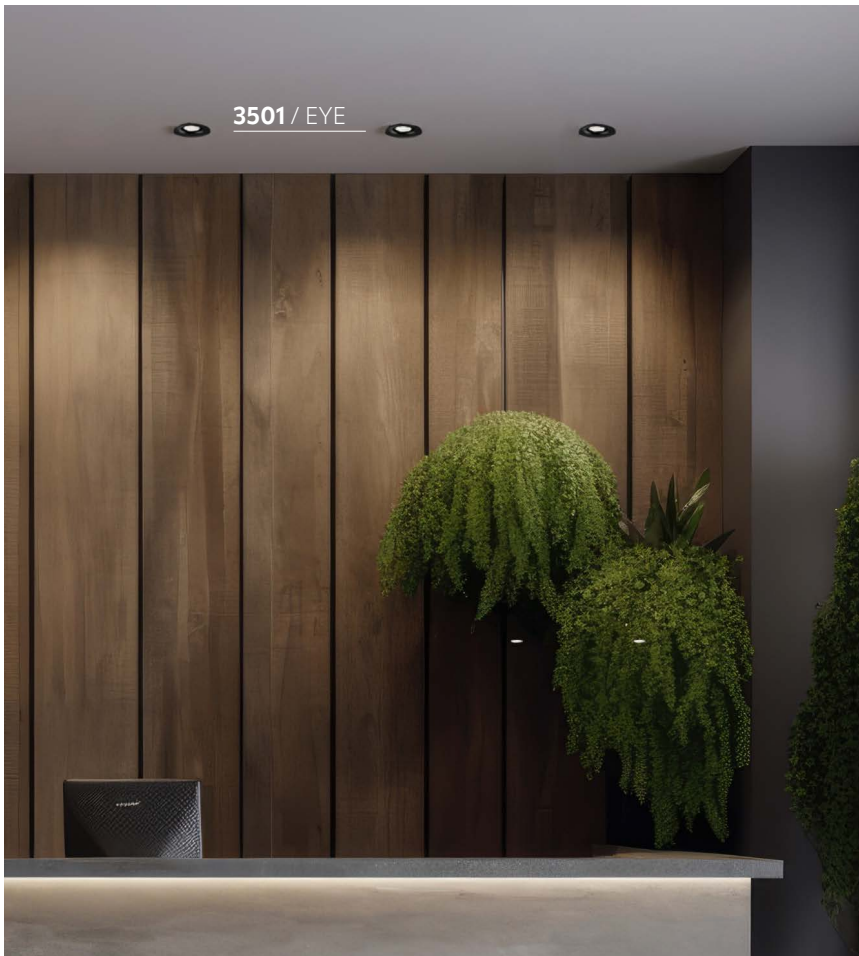

862 / PORI

2 x E27 / 230V / max 15W / LED

DEDICATED BULB
E27: 18226

3501 / EYE

1 x GU10 / 230V / max 10W / LED

DEDICATED BULB
GU10: 5588 3138

cut out: ø 72 mm