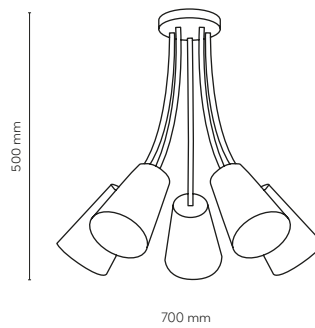

2107 / WIRE COLOUR

5 x E27 / 230V / max 15W / LED
AB / 8700

DEDICATED BULB
E27: 18014