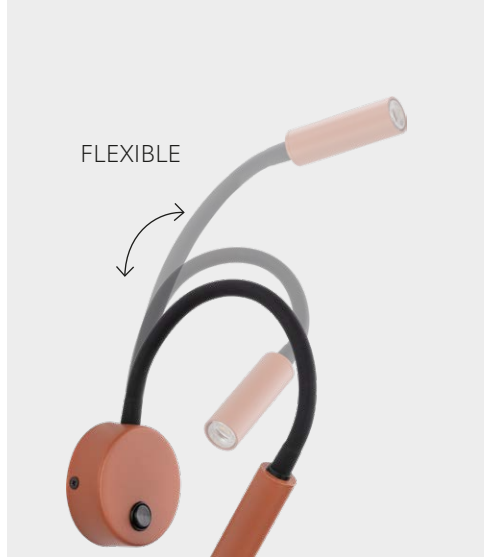

11450 / LAGOS