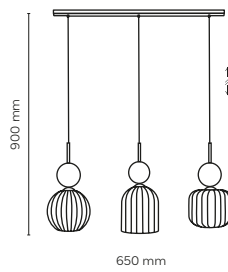

11145 / SOPHIA

1 x E14 / 230V / max 10W / LED
KL / 7992

DEDICATED BULB
E14: 18200 

11594 / SOPHIA

 **11594 / SOPHIA**

 6 x E14 / 230V / max 10W / LED
KL / 7987, 7988, 7989

 DEDICATED BULB
E14: 18200 

 **11591 / SOPHIA**