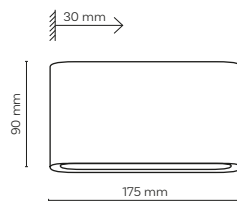

18083 / ARWENA

2 x 6W LED / 680 lm / 3000K

LED INTEGRATED LED

18083