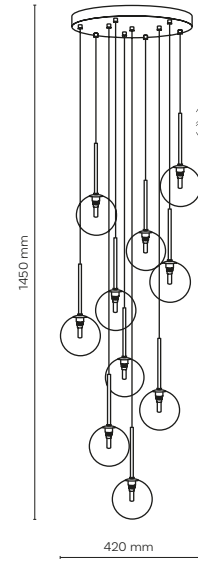

5944 / NILOS

10 x G9 / 230V / max 8W / LED
KL / 7525

DEDICATED BULB
G9: 3131