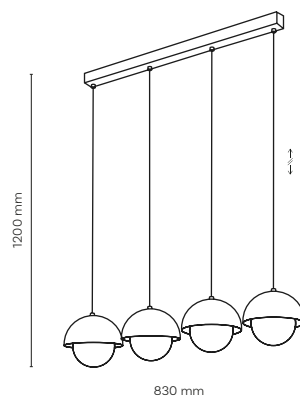

10656 / CAP

10965 / BONO

 **10644 / BONO**

 1 x G9 / 230V / max 8W / LED
KL / 7454

 DEDICATED BULB
G9: 3131 

 **10645 / BONO**

 1 x E27 / 230V / max 15W / LED
KL / 7888

 DEDICATED BULB
E27: 18012 