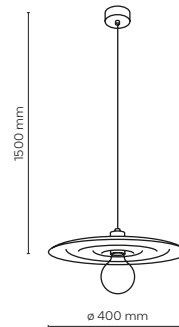

1 x G9 / 230V / max 8W / LED
KL / 7511 / 7454

DEDICATED BULB
G9: 3131

11410 / ONDA

1 x G9 / 230V / max 8W / LED
KL / 7511 / 7454

DEDICATED BULB
G9: 3131

11408 / ONDA

1 x E27 / 230V / max 15W / LED

DEDICATED BULB
E27: 18015