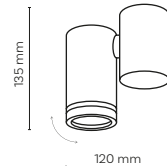

2 x GU10 / 230V / max 10W / LED

DEDICATED BULB
GU10: 3138 5588

5393 / JET