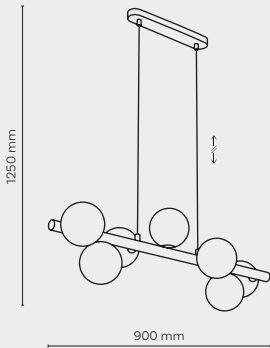

11096 / ESTERA WOOD

7 x G9 / 230V / max 8W / LED
KL / 7511

DEDICATED BULB
G9: 3131