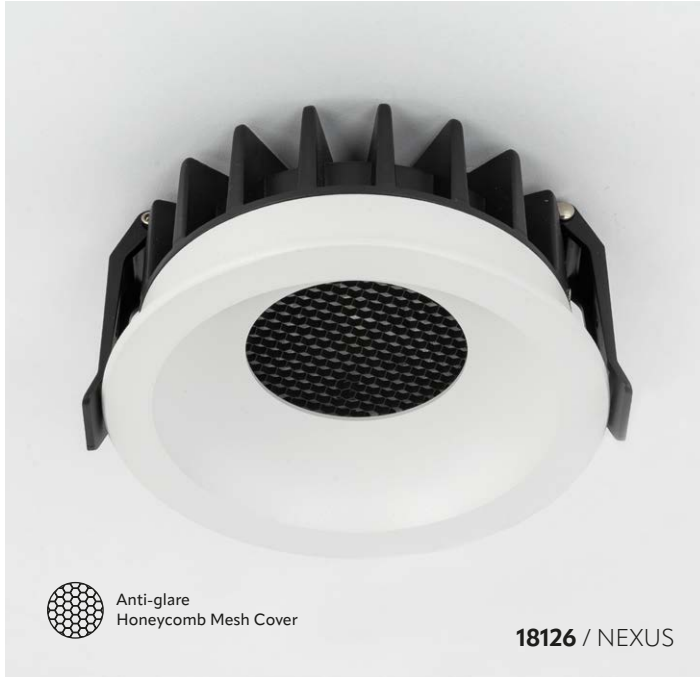

10575 / TWIST

1 x GU10 / 230V / max 10W / LED

● 10575 ○ 10576

10573 / FIRA

- 10573 / FIRA**
- 1 x GU10 / 230V / max 10W / LED
- DEDICATED BULB
GU10: ●5588 ○3138
- 10573 10574 cut out: ø 85 mm

18132 / NEXUS

Anti-glare
Honeycomb Mesh Cover

18126 / NEXUS

recessed
lighting

recessed
lighting

 **18127 / NEXUS**  INTEGRATED LED

 LED / 12W / b-802 lm, w-840 lm
/ CCT 3000-6000K

 18127

 18126