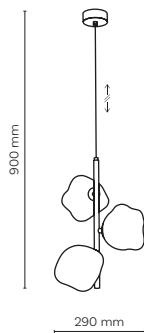

11036 / LAVA

3 x G9 / 230V / max 8W / LED
KL / 7982

DEDICATED BULB
G9: 3131