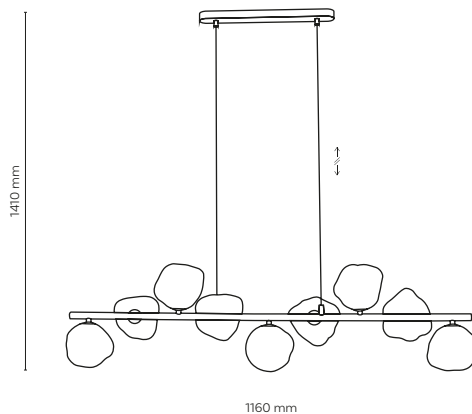

11037 / LAVA

9 x G9 / 230V / max 8W / LED

KL / 7982

DEDICATED BULB
G9: 3131