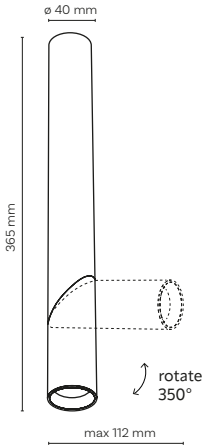

11254 / ELARIS M

1 x GU10 MR11 / 230V / max 7W / LED

DEDICATED BULB

GU10 MR11: 18197 18196

11254
11255