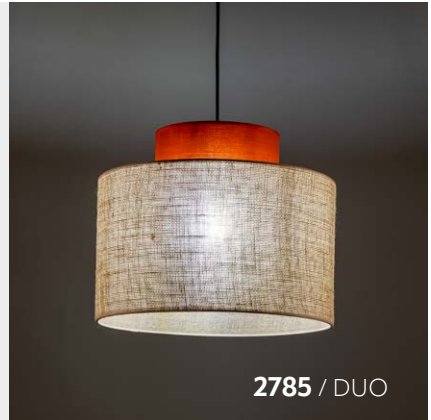

11604 / VAIO

1x E27 / 230V / max 15W / LED
AB / 7977

DEDICATED BULB
E27: 18012

3255 / DUO

3255 / DUO

3256 / DUO

2785 / DUO

3255 / DUO