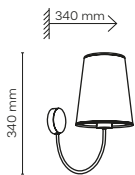

11071 / CANDI

1 x E27 / 230V / max15W / LED
AB / 7720

DEDICATED BULB
E27: 18012