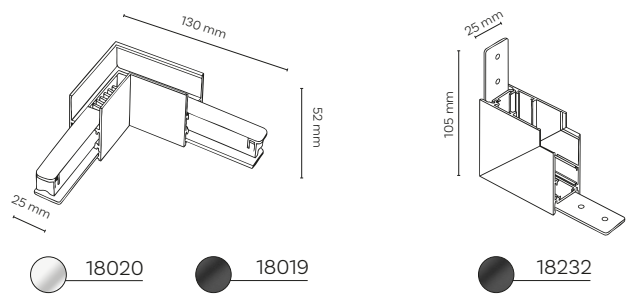

surface track connectors