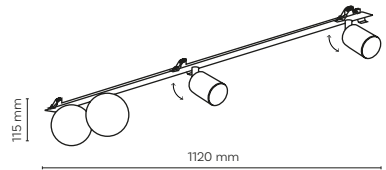

10929 / VOX

2 x GU10 / 230V / max 10W / LED
+ 2 x G9 / 230V / max 8W / LED
KL / 7455

cut out: 975x35 mm

DEDICATED BULB
GU10: 5588, G9: 3131