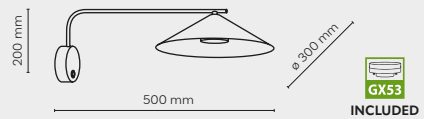

1. **11268 / LUME**
2. 1 x GX53 / 230V / max 11W / LED
   - DEDICATED BULB GX53: 18077
3. 11278 11268 11694