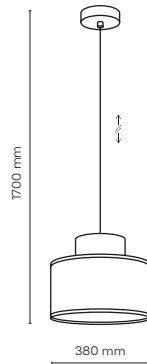

3227 / DUO

1 x E27 / 230V / max 15W / LED
AB / 9742 / 9746 / 9744

DEDICATED BULB
E27: 18014