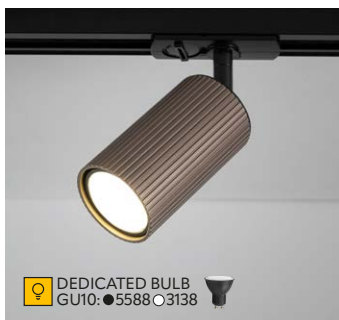

- 1 | one track — ● 6898 — ● 6897
- 3 | three track — ● 11171

- 1 | one track — ● 10028 — ● 10029

DEDICATED BULB
GU10: ●5588 ○3138

1x GU10 230V LED

DEDICATED BULB
GU10 MR11: 18197 18196

1x GU10 MINI 230V LED