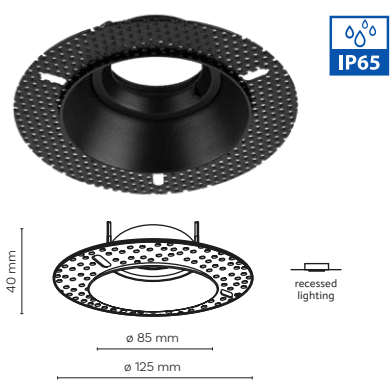

10575 / TWIST

1 x GU10 / 230V / max 10W / LED

● 10575 ○ 10576

10573 / FIRA

- 10573 / FIRA**
- 1 x GU10 / 230V / max 10W / LED
- DEDICATED BULB
GU10: ●5588 ○3138
- 10573 10574 cut out: ø 85 mm

18132 / NEXUS