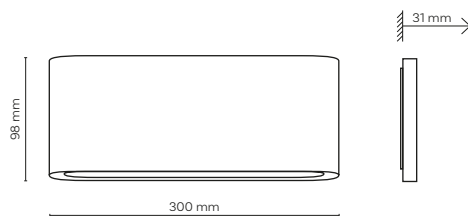

18083 / ARWENA

18083 / ARWENA

2 x 6W LED / 680 lm / 3000K

LED INTEGRATED LED

18083 

18084 / ARWENA

2 x 12W LED / 1000 lm / 3000K

LED INTEGRATED LED