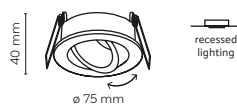

 cut out: \varnothing 75mm

 **18133 / NEXUS**  INTEGRATED LED

 LED / 18W / b-1106 lm, w-1129 lm
/ CCT 3000-6000K

 18133

 18132

 cut out: \varnothing 95 mm

10571/AURA

10571 / AURA