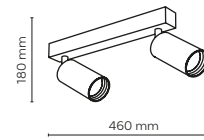

10795 / AMIS

2 x GU10 / 230V / max 10W / LED

DEDICATED BULB
GU10: 3138 5588

RING GRATIS!