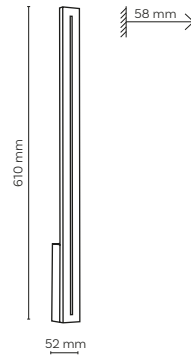

18175 / LINEA INTEGRATED LED

LED / 12W / 735 lm / 3000K

18175

IP65