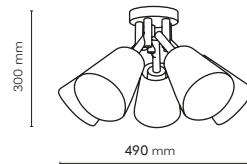

11606 / VAIO

11606 / VAIO

5 x E27 / 230V / max 15W / LED
AB / 7977

DEDICATED BULB
E27: 18012