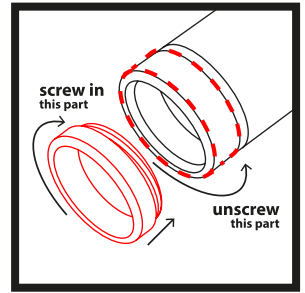

TRANSPARENT
RING GRATIS!