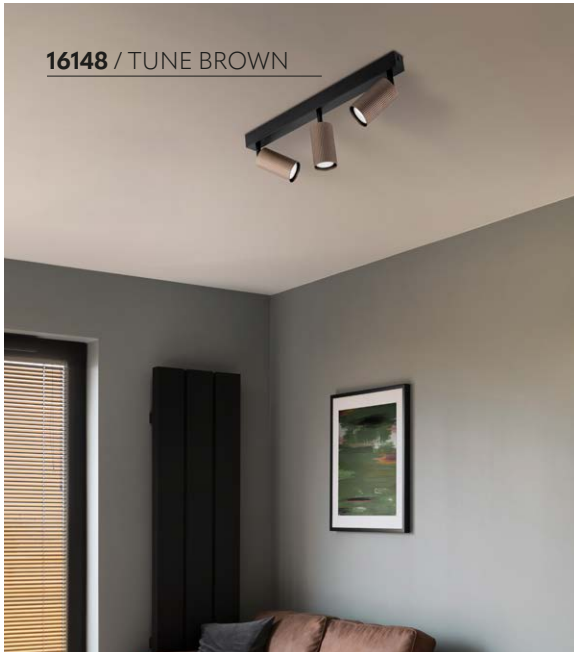

 3 x GU10 / 230V / max 10W / LED

 DEDICATED BULB
GU10: 5588 

16146 / TUNE BROWN

16147 / TUNE BROWN

16148 / TUNE BROWN

16148 / TUNE BROWN

16149 / TUNE BROWN

4 x GU10 / 230V / max 10W / LED