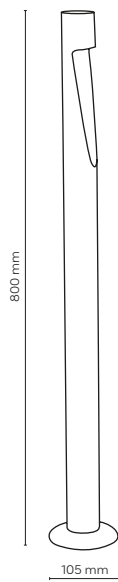

19003 / SENA

 **19002 / SENA**  INTEGRATED LED

 LED / 5W / 150 lm / 3000K

19002

 **19003 / SENA**  INTEGRATED LED

 LED / 5W / 150 lm / 3000K

19003

10970 / AXIS