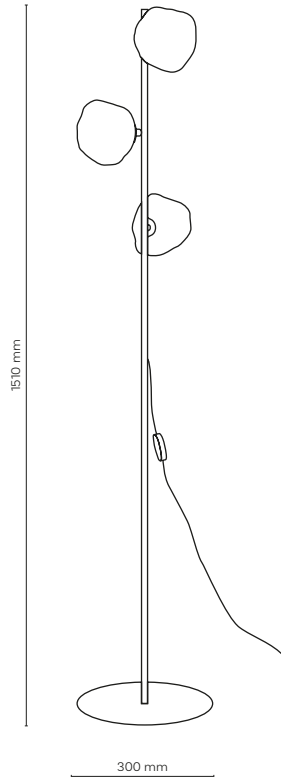

16153 / LAVA

3 x G9 / 230V / max 8W / LED
KL / 7982

DEDICATED BULB
G9: 3131

material of the lamp: glass, metal, plastic