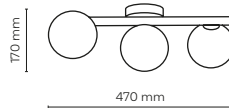

5768 / ESTERA WOOD

3 x G9 / 230V / max 8W / LED
KL / 7454

DEDICATED BULB
G9: 3131