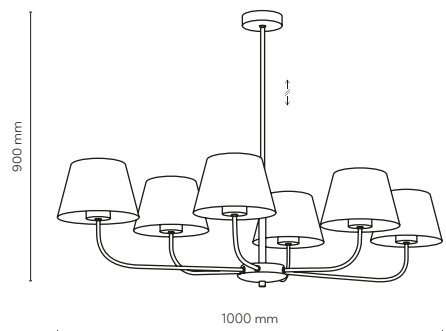

16157 / ELIZABETH SABIA

1 x E27 / 230V / max 15W / LED
AB / 7721

DEDICATED BULB
E27: 18014

TR LIGHTING / ELIZABETH SABIA

3989 / CHICAGO

3989 / CHICAGO

5 x E27 / 230V / max 15W / LED
AB / 9162

DEDICATED BULB
E27: 18012 