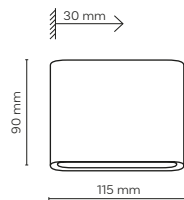

18082 / ARWENA

2 x 3W LED / 360 lm / 3000K

LED INTEGRATED LED

18082