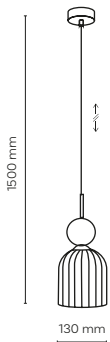

DEDICATED BULB
E14: 18200

11589 / SOPHIA

11587 / SOPHIA

11587 / SOPHIA

1 x E14 / 230V / max 10W / LED
KL / 7987

DEDICATED BULB
E14: 18200

11020 / SOPHIA

1 x E14 / 230V / max 10W / LED
KL / 7987