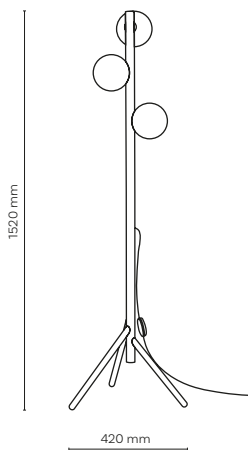

5809 / ESTERA WOOD

3 x G9 / 230V / max 8W / LED
KL / 7454

DEDICATED BULB
G9: 3131