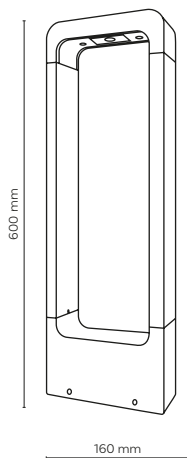

19004 / ARIUS

1x LED / 10W / 480 lm / 3000K

LED INTEGRATED LED

19004 19000 IP54

18081 / ARIUS

1x LED / 10W / 480 lm / 3000K

LED INTEGRATED LED

18081 18204 IP54