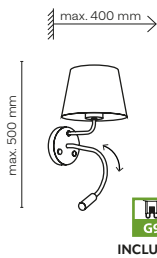

INCLUDED

10203 / MAJA USB

INCLUDED

10081 / MAJA

- 1 x E27 / 230V / max 15W / LED
- + 1 x G9 / 230V / max 8W / LED
- AB / 8402 / 8405

- DEDICATED BULB
- E27: 18012, G9: 18121

INCLUDED

10203 / MAJA USB