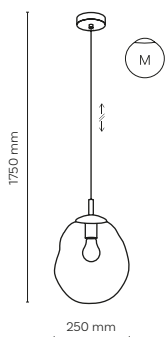

11327 / LAVA