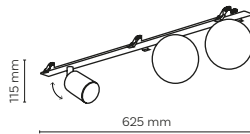

10928 / VOX

1 x GU10 / 230V / max 10W / LED
+ 2 x G9 / 230V / max 8W / LED
KL / 7455

cut out: 525x35 mm

DEDICATED BULB
GU10: 5588, G9: 3131