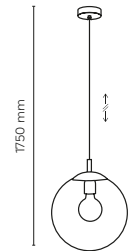

ø 250 mm

5669 / ESME

1 x E27 / 230V / max 15W / LED
KL / 7049

DEDICATED BULB
E27: 18012

ø 300 mm

5670 / ESME

1 x E27 / 230V / max 15W / LED
KL / 7051

DEDICATED BULB
E27: 18226

ø 350 mm

5671 / ESME

1 x E27 / 230V / max 15W / LED
KL / 7527

DEDICATED BULB
E27: 18226

5669 / ESME

5670 / ESME

5671 / ESME