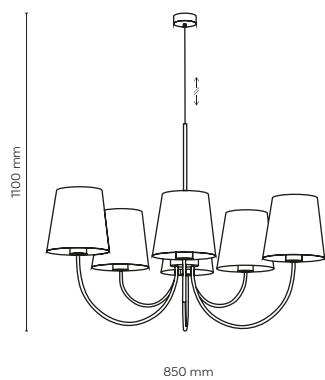

11072 / CANDI

6 x E27 / 230V / max 15W / LED

AB / 7720

DEDICATED BULB
E27: 18012