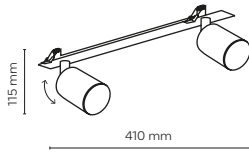

10801 10805

cut out: 1075x35 mm

10800 / NEX

3 x GU10 / 230V / max 10W / LED

DEDICATED BULB

GU10: 5588, 3138

10800 10804

cut out: 625x35 mm