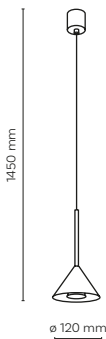

10304 / CONO

1 x GU10 / 230V / max 10W / LED

DEDICATED BULB
GU10: 5588