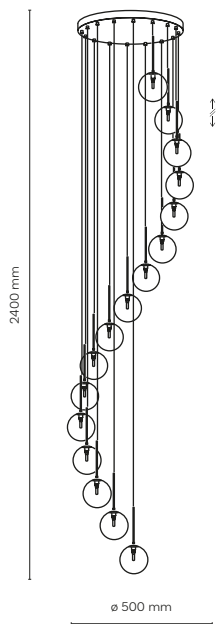

10182 / AURORA

16 x G9 / 230V / max 8W / LED
KL / 7525

DEDICATED BULB
G9: 3131