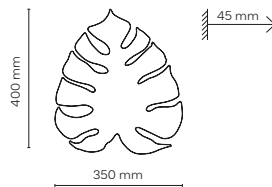

10626 / MONSTERA SABIA

3 x G9 / 230V / max 8W / LED

DEDICATED BULB
G9: 18122