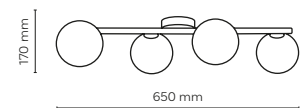

11094 / ESTERA WOOD

4 x G9 / 230V / max 8W / LED
KL / 7511

DEDICATED BULB
G9: 3131