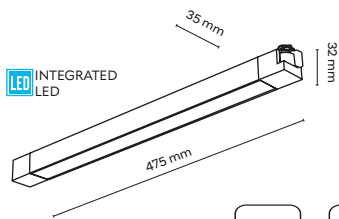

LED 3000K 1800lm 230V