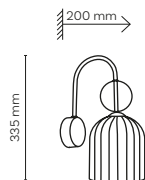

11143 / SOPHIA

1 x E14 / 230V / max 10W / LED
KL / 7990

DEDICATED BULB
E14: 18200