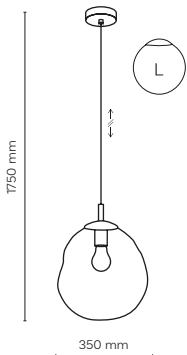

11325 / LAVA

11325 / LAVA
1 x E27 / 230V / max 15W / LED
KL / 7434
DEDICATED BULB
E27: 18015

11327 / LAVA
1 x E27 / 230V / max 15W / LED
KL / 7922
DEDICATED BULB
E27: 18012