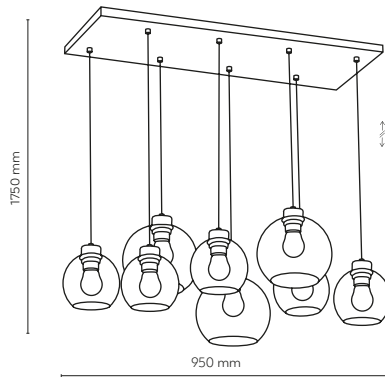

2834 / CUBUS

8 x E27 / 230V / max 15W / LED
KL / 7376, 7374, 7375, 7379, 7378, 7377

DEDICATED BULB
E27: 18012