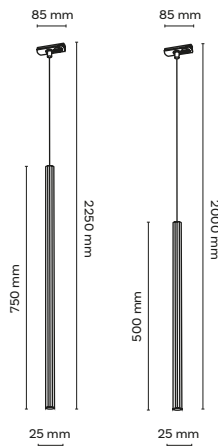

10819
one-track

10818
one-track

1 one track				
	750 mm	10818	10820	10816
	500 mm	10819	10821	10817

3 three track				
	750 mm	11675	11677	11679
	500 mm	11674	11676	11678

-
-
-
-
-

-
-
-
-
-

DEDICATED BULB
G9: 18121