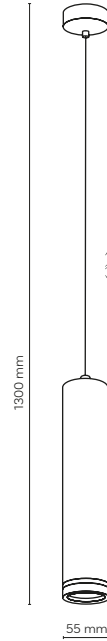

4889 / JET

1 x GU10 / 230V / max 10W / LED

DEDICATED BULB

GU10: 3138 5588

4889 4899