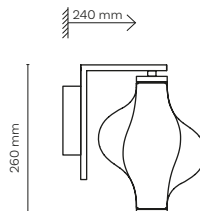

18219 / ELVA

LED / 8W / 1032 lm / 3000K