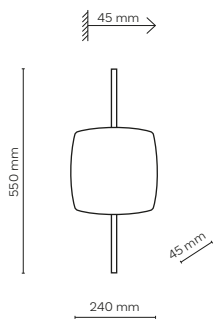

11435 / SELVA

LED / max 9W / 300 lm / 3000K

11436 / SELVA

LED / max 18W / 650 lm / 3000K