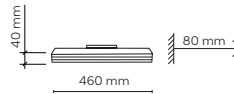

11689 / VIGA WOOD

LED / 9W / 988 lm / 3000K

11689 11690