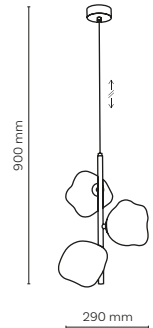

DEDICATED BULB
E14: 18200

11589 / SOPHIA

1 x E14 / 230V / max 10W / LED
KL / 7988

DEDICATED BULB
E14: 18200

11590 / SOPHIA

1 x E14 / 230V / max 10W / LED
KL / 7989

DEDICATED BULB
E14: 18200

11110 / LAVA