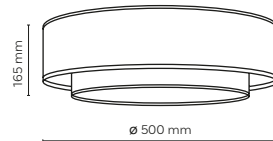

1 x E27 / 230V / max 15W / LED
AB / 9741

DEDICATED BULB
E27: 18012 

1856 / DUO WHITE

1 x E27 / 230V / max 15W / LED
AB / 9740

DEDICATED BULB
E27: 18014 

11585 / DUO

11585 / DUO

4 x E27 / 230V / max 15W / LED
AB / 7932