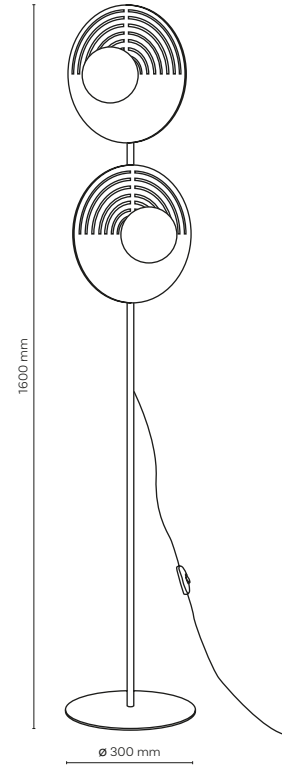

11015 / LUNAR

2 x G9 / 230V / max 8W / LED

DEDICATED BULB
G9: 18122

16135 / LUNAR

16135 / LUNAR

2 x G9 / 230V / max 8W / LED

KL 7511

DEDICATED BULB
G9: 3131