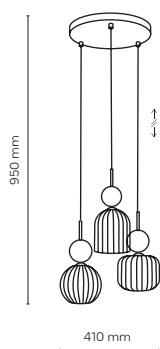

11592 / SOPHIA

3 x E14 / 230V / max 10W / LED
KL / 7987, 7988, 7989

DEDICATED BULB
E14: 18200