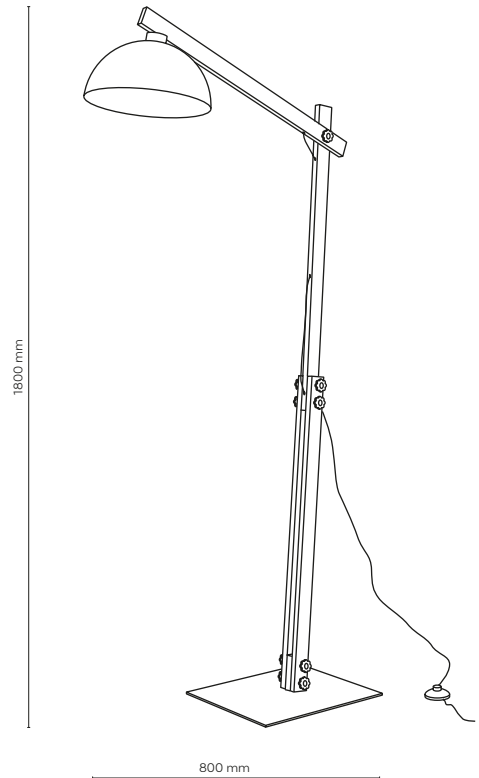

5788 / OSLO

6279 / OSLO

6279 / OSLO

1 x E27 / 230V / max 15W / LED
 KL / 7566

DEDICATED BULB
 E27: 18012

5788 / OSLO

1 x E27 / 230V / max 15W / LED
 KL / 7566

DEDICATED BULB
 E27: 18012