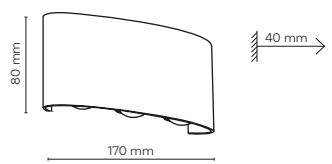

18084 

18085 / ARROW

18085 / ARROW

 **18085 / ARROW**  INTEGRATED LED

 6 x 1W LED / 480 lm / 3000K

 18085 18181 

18086 / CUBE

18086 / CUBE