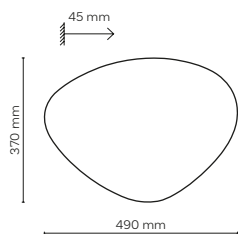

10706 /STONE

11321 /STONE

11320 /STONE

10632 /STONE

10631 /STONE

10705 /STONE

3 x G9 / 230V / max 8W / LED

DEDICATED BULB
G9: 18122