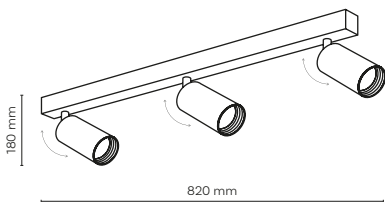

10634 / AMIS

10796 / AMIS

3 x GU10 / 230V / max 10W / LED

DEDICATED BULB
GU10: 3138 5588

10796 10634