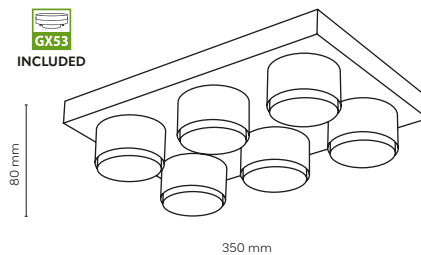

GX53
INCLUDED

11285 / BRIX

6 x GX53 / 230V / max 11W / LED

DEDICATED BULB
GX53: 18077

11285 11288 11291 11294