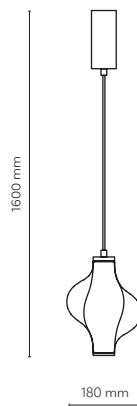

18215 / ELVA

18213 / ELVA

LED / 8W / 1032 lm / 3000K