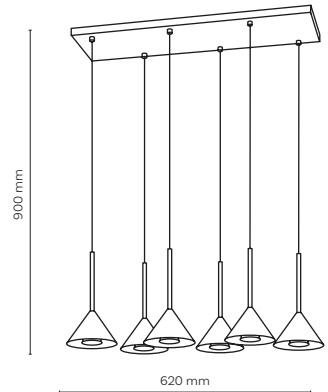

DEDICATED BULB GX53: 18077

10305 / CONO

10304 / CONO

1 x GU10 / 230V / max 10W / LED

DEDICATED BULB
GU10: 5588

10305 / CONO

4 x GU10 / 230V / max 10W / LED

DEDICATED BULB
GU10: 5588