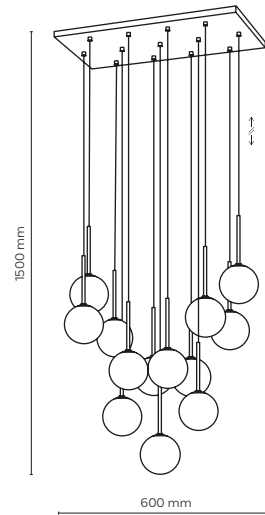

DEDICATED BULB
G9: 3131

4503 / MARTIN

4 x G9 / 230V / max 8W / LED
KL / 7454

DEDICATED BULB
G9: 3131

4504 / MARTIN

6 x G9 / 230V / max 8W / LED
KL / 7454

DEDICATED BULB
G9: 3131

10079 / MARTIN