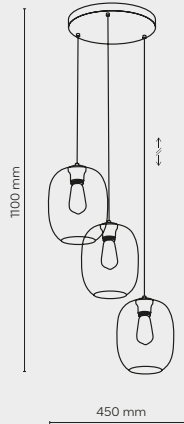

5971 / ELIO

1 x E27 / 230V / max 15W / LED
KL / 7753 / 7658 / 7750

DEDICATED BULB
E27: 18014

5973 / ELIO

3 x E27 / 230V / max 15W / LED
KL / 7750, 7658, 7753

DEDICATED BULB
E27: 18014

5974 / ELIO

6 x E27 / 230V / max 15W / LED
KL / 7658, 7753, 7750

DEDICATED BULB
E27: 18014