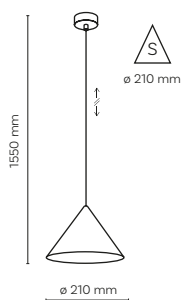

10619 / CONO