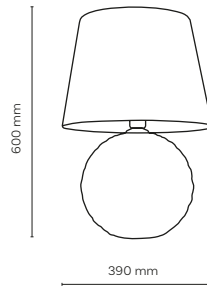

1 x E27 / 230V / max 15W / LED
AB / 9175

DEDICATED BULB
E27: 18014

1 x E27 / 230V / max 15W / LED
AB / 9176

DEDICATED BULB
E27: 18014

1 x E27 / 230V / max 15W / LED
AB / 9518

DEDICATED BULB
E27: 18014

1 x E27 / 230V / max 15W / LED
AB / 9533

DEDICATED BULB
E27: 18014