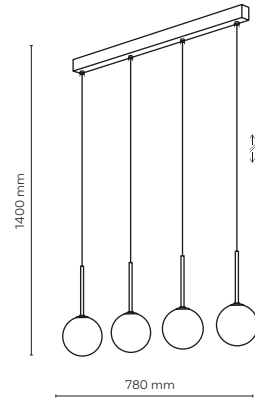

4503 / MARTIN

4 x G9 / 230V / max 8W / LED
KL / 7454

DEDICATED BULB
G9: 3131