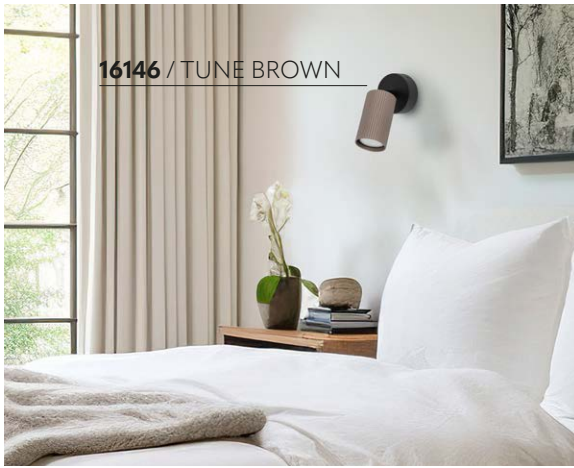

16146 / TUNE BROWN