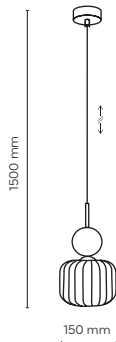

11589 / SOPHIA

1 x E14 / 230V / max 10W / LED
KL / 7988

DEDICATED BULB
E14: 18200