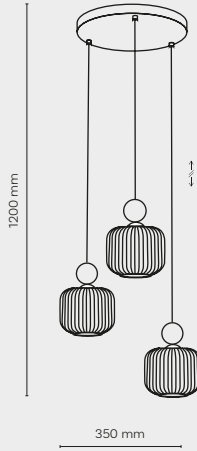

11050 / BALLO

3 x E14 / 230V / max 10W / LED
KL / 7988

DEDICATED BULB
E14: 18200