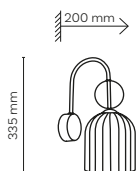

11140 / SOPHIA

11140 / SOPHIA

1 x E14 / 230V / max 10W / LED

KL / 7990

DEDICATED BULB
E14: 18200