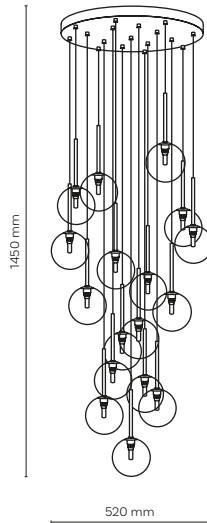

5945 / NILOS

17 x G9 / 230V / max 8W / LED
KL / 7525

DEDICATED BULB
G9: 3131