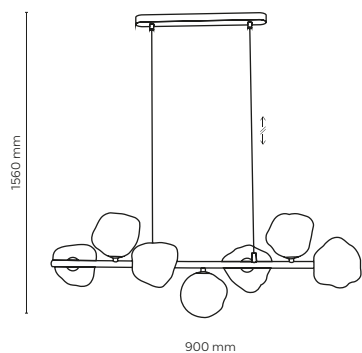

11037 / LAVA

11033 / LAVA

7 x G9 / 230V / max 8W / LED

KL / 7982

DEDICATED BULB
G9: 3131