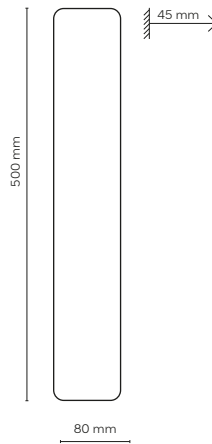

4754 / TAVOLA LONG

2x G9 / 230V / max 8W / LED

DEDICATED BULB
G9: 18122