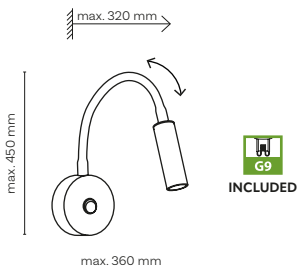

2 x G9 / 230V / max 8W / LED

DEDICATED BULB
G9: 3522

10184

10200 / LAGOS

10184 / LAGOS

10200 / LAGOS USB

1 x G9 / 230V / max 8W / LED

DEDICATED BULB
G9: 3522