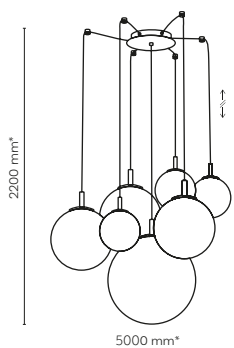

*wymiar pogładowy

4608 / CADIX

7 x G9 / 230V / max 8W / LED
KL / 7872, 7877, 7882

DEDICATED BULB
G9: 18122