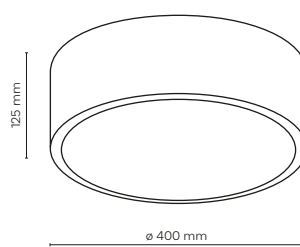

10986 / LIVO
3 x E27 / 230V / max 15W / LED

DEDICATED BULB
E27: 18226