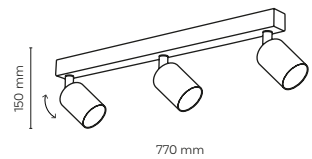

10791 / NEX

3 x GU10 / 230V / max 10W / LED

DEDICATED BULB

GU10: 5588, 3138