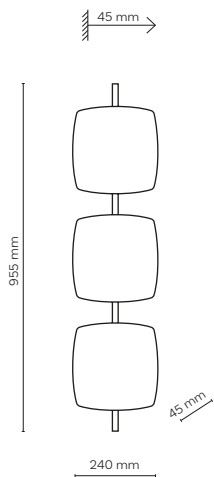

11435 / SELVA

LED / max 9W / 300 lm / 3000K

11436 / SELVA

LED / max 18W / 650 lm / 3000K