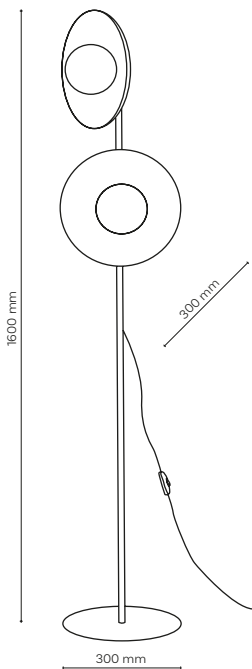

16190 / SLATE

- **16136 / SLATE**
- 2 x G9 / 230V / max 8W / LED
- DEDICATED BULB
  G9: 3131
- 16136 16190 16138