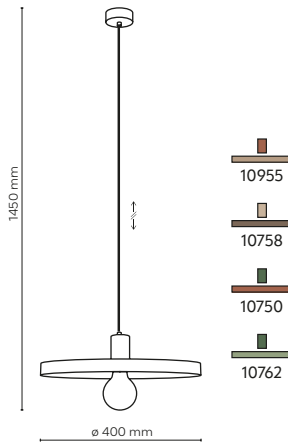

10955 /SILA