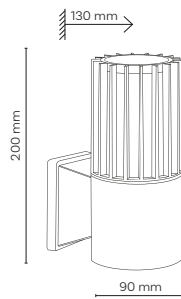

11506 / RIBO

1 x E27 / 230V / max 15W / LED

DEDICATED BULB
E27: 18012

11506

IP54