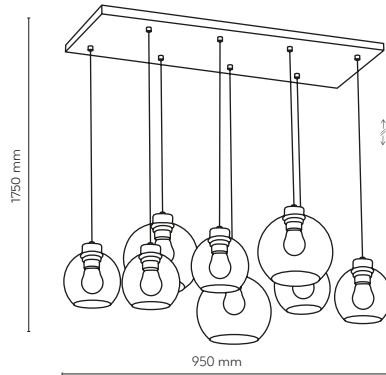

4113 / CUBUS

8 x E27 / 230V / max 15W / LED
KL / 7381, 7426

DEDICATED BULB
E27: 18012