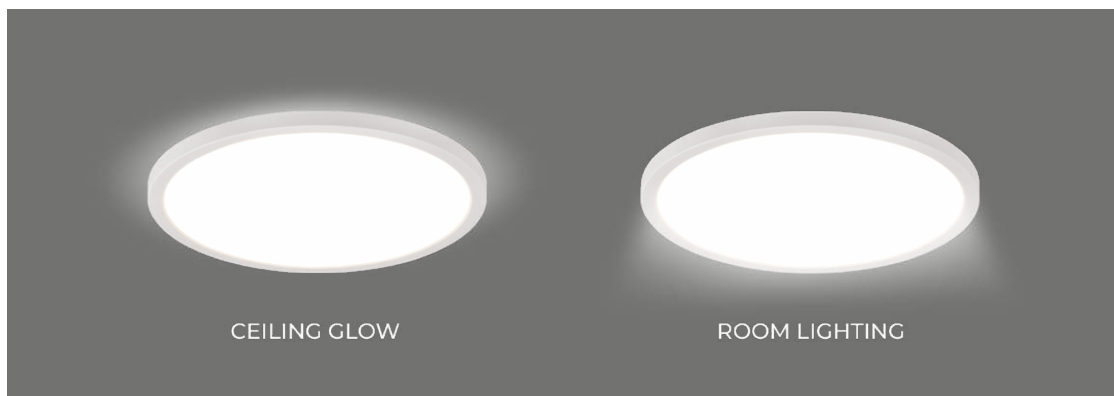

6901 / AQUA

LED / 24W / 2565 lm / 230V
3000K / 4000K / 6500K