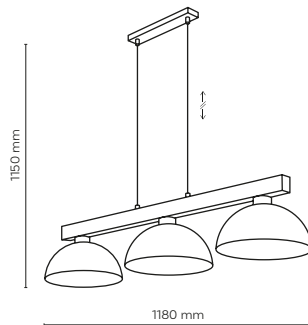

1 x E27 / 230V / max 15W / LED
 KL / 7565

DEDICATED BULB
 E27: 18015

4507 / OSLO

2 x E27 / 230V / max 15W / LED
 KL / 7565

DEDICATED BULB
 E27: 18015

6299 / OSLO

3 x E27 / 230V / max 15W / LED
 KL / 7564

DEDICATED BULB
 E27: 18015