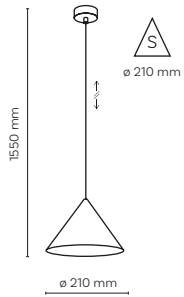

11417 / CONO

1 x E27 / 230V / max 15W / LED

DEDICATED BULB
E27: 18012

- 11417 10619 11383
- 11413 10073 10076