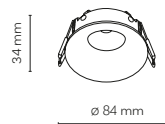

862 / PORI

2 x E27 / 230V / max 15W / LED

DEDICATED BULB
E27: 18226

3501 / EYE

1 x GU10 / 230V / max 10W / LED

DEDICATED BULB
GU10: 5588 3138

cut out: ø 72 mm