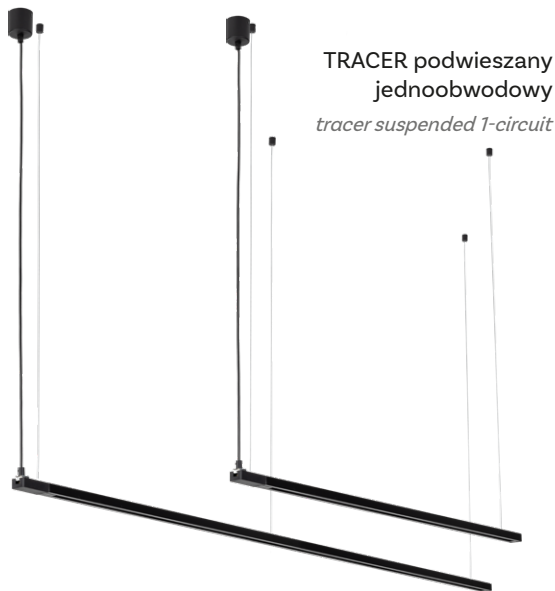

Listwy jednoobwodowe

One-circuit tracks

1000 mm	4044	4045
2000 mm	4140	4143