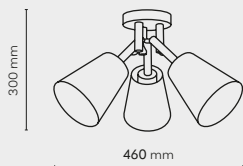

11605 / VAIO

3 x E27 / 230V / max 15W / LED
AB / 7977

DEDICATED BULB
E27: 18012