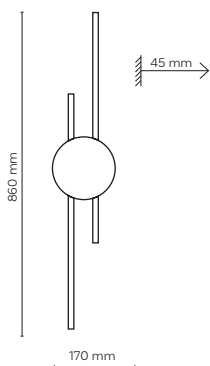

11400 / JAVA

LED / 32W / 830 lm / 3000K