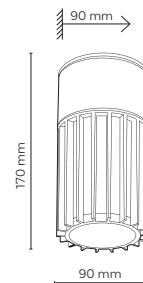

11508 / RIBO

1 x E27 / 230V / max 15W / LED

DEDICATED BULB
E27: 18012

11508

IP54