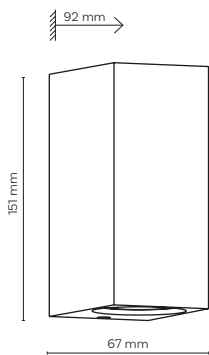

10970 / AXIS

10970 / AXIS

2 x GU10 / 230V / max 10W / LED

DEDICATED BULB
GU10: 5588

10970