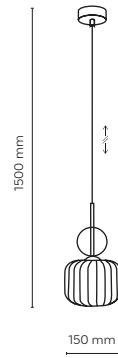

11040 / SOPHIA

11038 / SOPHIA

1 x E14 / 230V / max 10W / LED
KL / 7991

DEDICATED BULB
E14: 18200