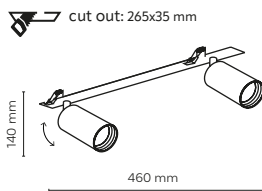

3 x GU10 / 230V / max 10W / LED

DEDICATED BULB
GU10: 5588

RING
GRATIS!

10808 / AMIS

10806 / AMIS

10807 / AMIS

2 x GU10 / 230V / max 10W / LED

DEDICATED BULB
GU10: 5588