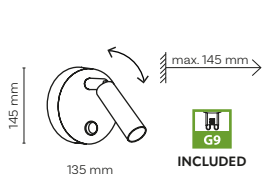

4237 / ENZO

1 x G9 / 230V / max 8W / LED

DEDICATED BULB
G9: 3522

4237