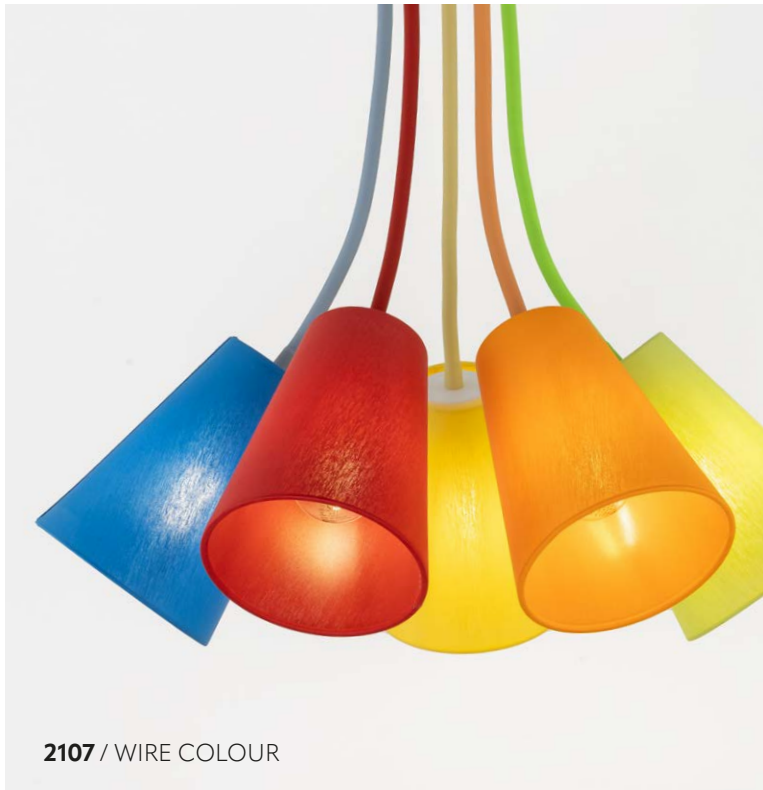

 11284  11287  11290  11293

 **GX53**
INCLUDED

 **11285 / BRIX**

 6 x GX53 / 230V / max 11W / LED

 DEDICATED BULB
GX53: 18077 

 11285  11288  11291  11294

11291/BRIX

2106 / WIRE COLOUR