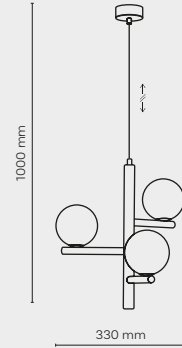

6799 / ESTERA WOOD

3 x G9 / 230V / max 8W / LED
KL / 7454

DEDICATED BULB
G9: 3131