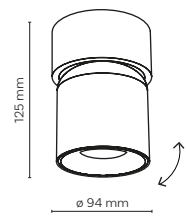

10575 / TWIST

1 x GU10 / 230V / max 10W / LED

● 10575 ○ 10576