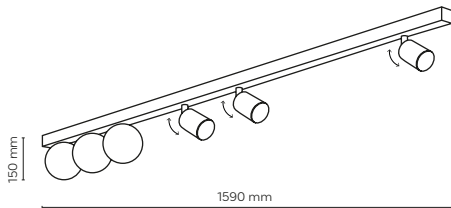

10003 / VOX

3 x GU10 / 230V / max 10W / LED

+ 3 x G9 / 230V / max 8W / LED

KL / 7455

DEDICATED BULB
GU10: 5588, G9: 3131