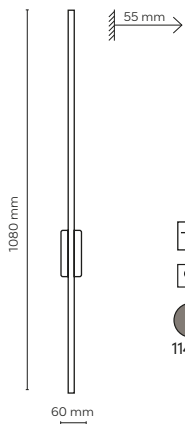

11403 / FLASH

LED / 24W / 1200 lm / 3000K

- 11403
- 18074