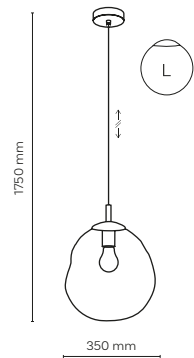

11324 / LAVA

1 x E27 / 230V / max 15W / LED
KL / 7434

DEDICATED BULB
E27: 18015