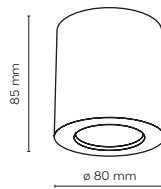

10121 / EVE
1 x GU10 / 230V / max 10W / LED
DEDICATED BULB
GU10: 3138