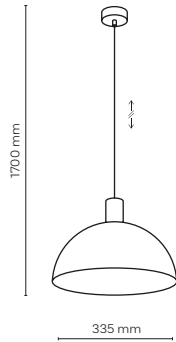

4508 / OSLO

1 x E27 / 230V / max 15W / LED
KL / 7565

DEDICATED BULB
E27: 18015