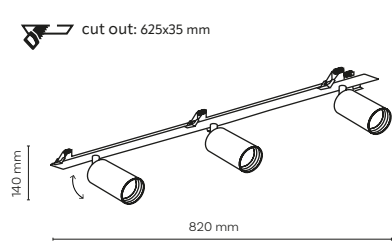

GU10: 5588,  3138 

10806 / AMIS

10809 / AMIS

10809 / AMIS

4 x GU10 / 230V / max 10W / LED

DEDICATED BULB
GU10: 5588

RING
GRATIS!

10808 / AMIS