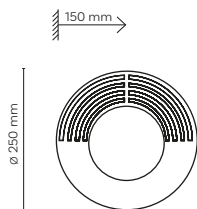

11013 / LUNAR

1 x G9 / 230V / max 8W / LED

KL 7511

DEDICATED BULB
G9: 3131