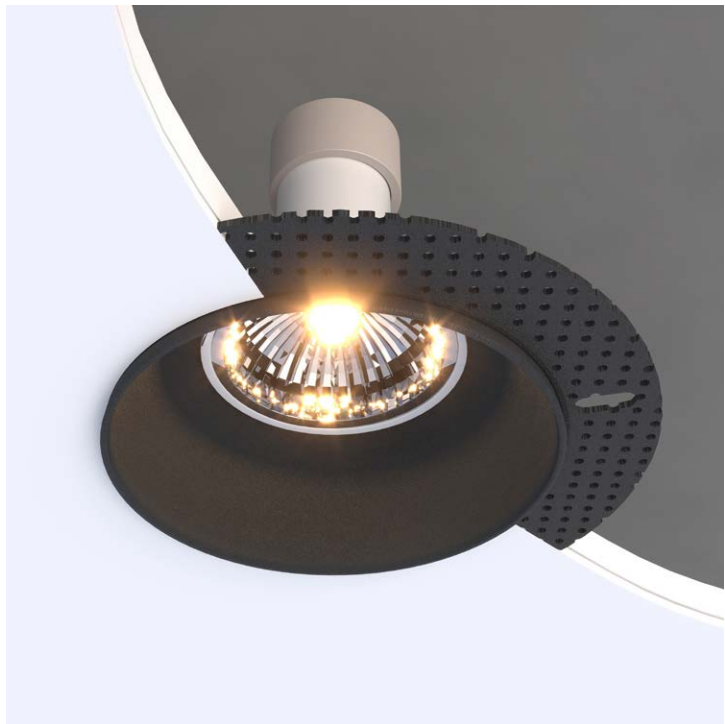

10575 / TWIST

1 x GU10 / 230V / max 10W / LED

● 10575 ○ 10576

10573 / FIRA

- 10573 / FIRA**
- 1 x GU10 / 230V / max 10W / LED
- DEDICATED BULB
GU10: ●5588 ○3138
- 10573 10574 cut out: ø 85 mm

18132 / NEXUS