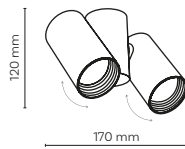

10975 / AMIS

2 x GU10 / 230V / max 10W / LED

DEDICATED BULB
GU10: 3138 5588

RING GRATIS!