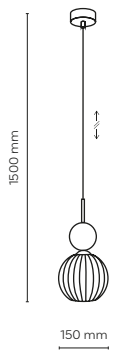

DEDICATED BULB
E14: 18200 

11146 / SOPHIA

11144 / SOPHIA

1 x E14 / 230V / max 10W / LED
KL / 7991

DEDICATED BULB
E14: 18200 

11146 / SOPHIA

1 x E14 / 230V / max 10W / LED
KL / 7990

DEDICATED BULB
E14: 18200 