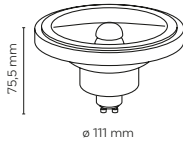

3577 / BULB LED

GU10 / 230V, 50 Hz / 5W
4000K / 461 lm / 25000 h / LED

4118 / BULB LED

GU10 / 230V, 50 Hz / 11W
4000K / 846 lm / 25000 h / LED