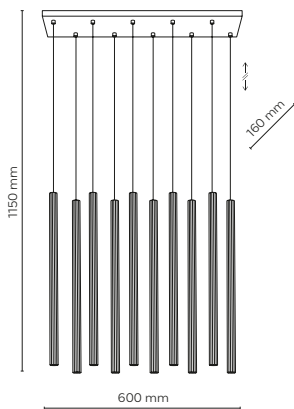

11489 / FERRO

10 x G9 / 230V / max 8W / LED

DEDICATED BULB G9: 18121