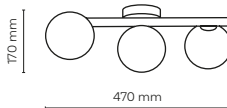

11093 / ESTERA WOOD

3 x G9 / 230V / max 8W / LED
KL / 7511

DEDICATED BULB
G9: 3131