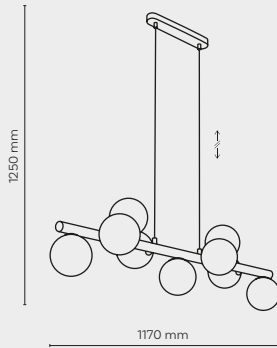

5906 / ESTERA WOOD

9 x G9 / 230V / max 8W / LED
KL / 7454

DEDICATED BULB
G9: 3131