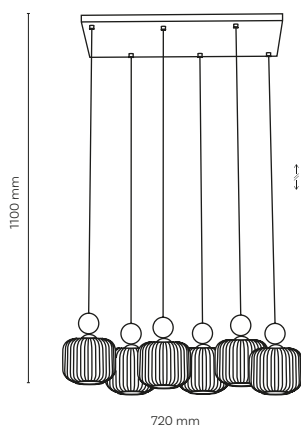

11052 / BALLO

11052 / BALLO

6 x E14 / 230V / max 10W / LED

KL / 7988

DEDICATED BULB
E14: 18200