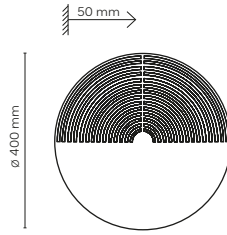

11015 / LUNAR

2 x G9 / 230V / max 8W / LED

DEDICATED BULB
G9: 18122