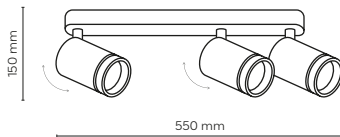

6915 / JET

3 x GU10 / 230V / max 10W / LED

DEDICATED BULB

GU10: 3138 5588

6915 6914