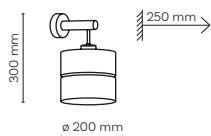

5776 / ECO

1 x E27 / 230V / max 15W / LED
AB / 9715

DEDICATED BULB
E27: 18012