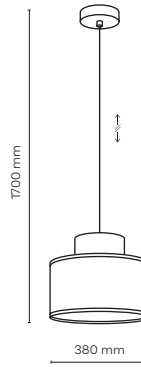

1856 / DUO WHITE

1 x E27 / 230V / max 15W / LED
AB / 9740

DEDICATED BULB
E27: 18014