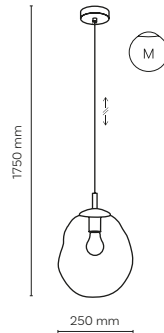

11326 / LAVA

1 x E27 / 230V / max 15W / LED
KL / 7922

DEDICATED BULB
E27: 18012