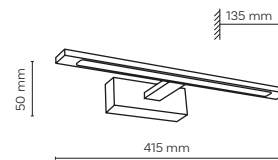

 DEDICATED BULB
GU10: 5588  3138

 cut out: ø 72 mm

18002 / GALLERY

18002 / GALLERY

LED / 20W / 2450 lm / 4000K

18002 18003 18206
chrome

18000 / GALLERY

LED / 12W / 1500 lm / 4000K