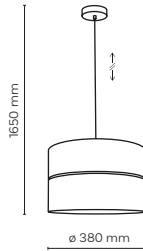

11601 / CALMA

1 x E27 / 230V / max 15W / LED
AB / 7950

DEDICATED BULB
E27: 18015