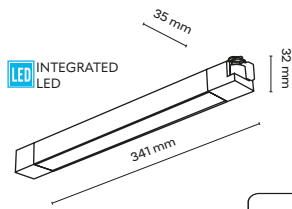

- 1 | one track — ● 6898 — ● 6897
- 3 | three track — ● 11171

- 1 | one track — ● 10028 — ● 10029

DEDICATED BULB
GU10: ●5588 ○3138

1x GU10 230V LED

DEDICATED BULB
GU10 MR11: 18197 18196

1x GU10 MINI 230V LED