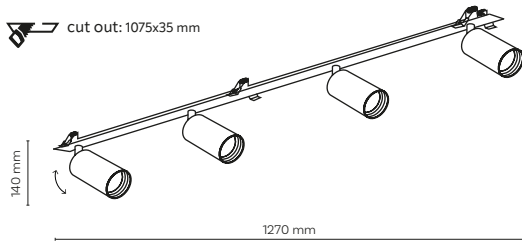

GU10: 5588,  3138 

10806 / AMIS

10809 / AMIS

10809 / AMIS

4 x GU10 / 230V / max 10W / LED

DEDICATED BULB
GU10: 5588

RING
GRATIS!

10808 / AMIS