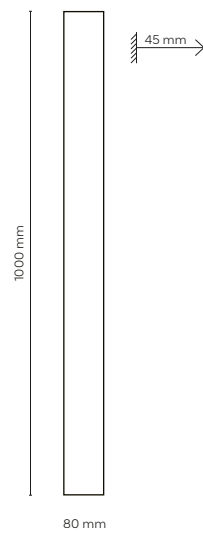

11349 / NAVI LONG

LED / 8W / 988 lm / 3000K