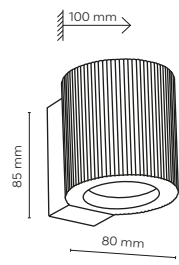

The mark of responsible forestry

TK LIGHTING® / VIGA WOOD

001

11443 / EVE CORTE

11443 / EVE CORTE

11442 / EVE CORTE

11441 / EVE CORTE

11443 / EVE CORTE
 1x GU10 / 230V / max 10W / LED
 DEDICATED BULB
 GU10: 3138