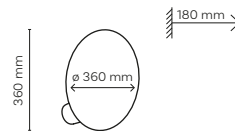

DEDICATED BULB
E27: 18012

5241 / LINOBIANCO

1 x E27 / 230V / max 15W / LED
AB / 9078

DEDICATED BULB
E27: 18015

4815 / PULSE

4814 / PULSE

1 x E27 / 230V / max 15W / LED
 AB / 9738

DEDICATED BULB
 E27: 18014