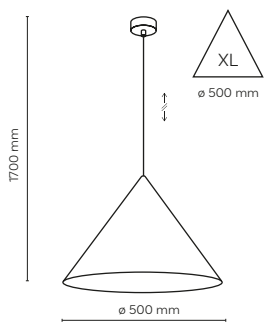

10620 / CONO

1 x E27 / 230V / max 15W / LED

DEDICATED BULB E27: 18226

10621 / CONO

1 x E27 / 230V / max 15W / LED

DEDICATED BULB E27: 18226

10622 / CONO

1 x E27 / 230V / max 15W / LED