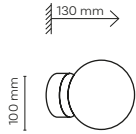

5613 / VOX

1 x G9 / 230V / max 8W / LED

KL / 7455

DEDICATED BULB
G9: 3131