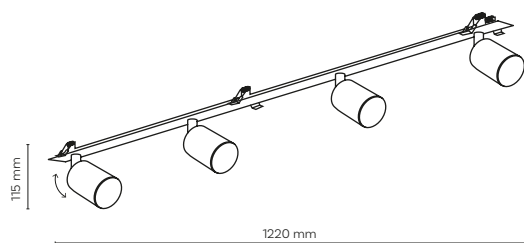

10805 / NEX

10801 / NEX

4 x GU10 / 230V / max 10W / LED

DEDICATED BULB

GU10: 5588, 3138

10801 10805

cut out: 1075x35 mm