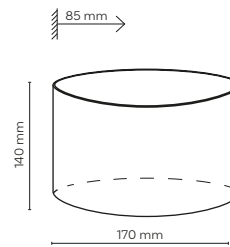

 **18086 / CUBE**  INTEGRATED LED

 2 x 5W LED / 650 lm / 3000K

 
18086 18182

18087 / VERTO

 **18087 / VERTO**  INTEGRATED LED

 2 x 5W LED / 650 lm / 3000K

 
18087 18183

18088 / SFERIS