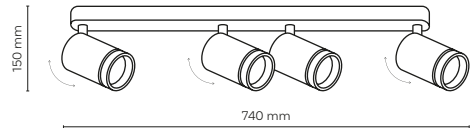

6917 / JET

4 x GU10 / 230V / max 10W / LED

DEDICATED BULB

GU10: 3138 5588

6917 6916