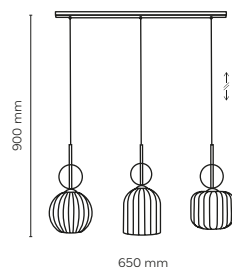

DEDICATED BULB
 E14: 18200

11140 / SOPHIA

11140 / SOPHIA

1 x E14 / 230V / max 10W / LED

KL / 7990

DEDICATED BULB
E14: 18200

11042 / SOPHIA

3 x E14 / 230V / max 10W / LED