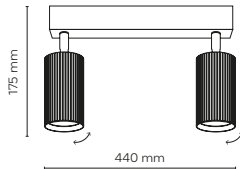

16147 / TUNE BROWN

2 x GU10 / 230V / max 10W / LED

DEDICATED BULB
GU10: 5588