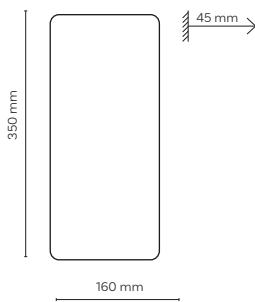

3272 / TAVOLA

2x G9 / 230V / max 8W / LED

DEDICATED BULB
G9: 18122