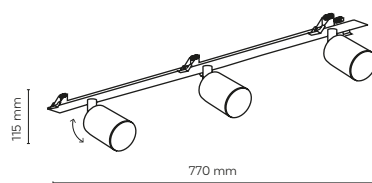

10801 10805

cut out: 1075x35 mm

10800 / NEX

3 x GU10 / 230V / max 10W / LED

DEDICATED BULB

GU10: 5588, 3138

10800 10804

cut out: 625x35 mm