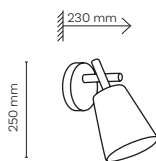

11604 / VAIO

1x E27 / 230V / max 15W / LED
AB / 7977

DEDICATED BULB
E27: 18012