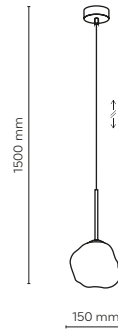

11106 / LAVA

1 x G9 / 230V / max 8W / LED
KL / 7982

DEDICATED BULB
G9: 3131