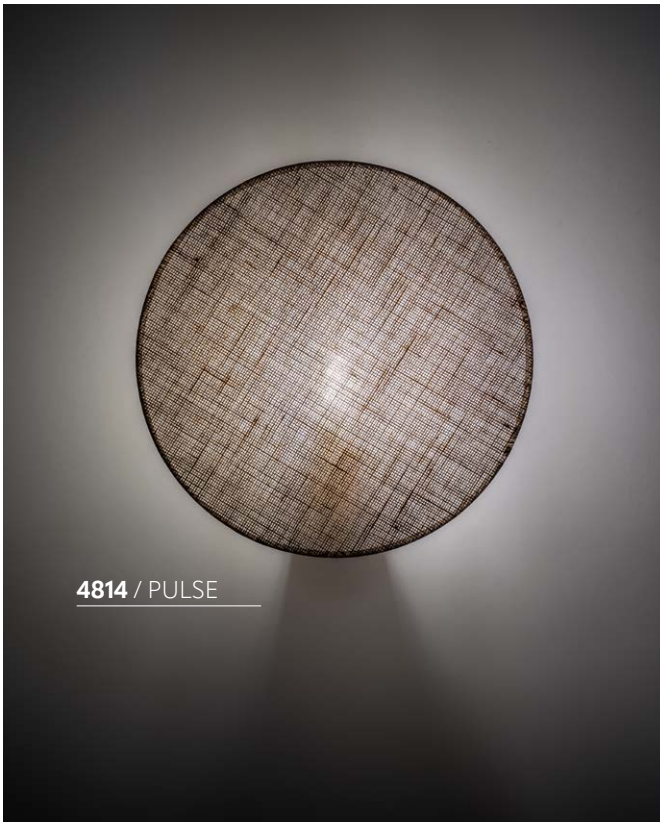

DEDICATED BULB
E27: 18012

5241 / LINOBIANCO

1 x E27 / 230V / max 15W / LED
AB / 9078

DEDICATED BULB
E27: 18015

4815 / PULSE

4814 / PULSE

1 x E27 / 230V / max 15W / LED
 AB / 9738

DEDICATED BULB
 E27: 18014