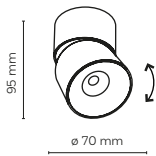

18158 18157

18162 / BLAZE **LED** INTEGRATED LED

LED / 30W / 1493 lm / CCT 3000-6000K

18162 18161

18163 / SPARK

Removable Anti-glare
Honeycomb Mesh Cover

18164 / SPARK

 **18163 / SPARK**  INTEGRATED LED