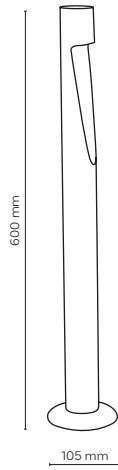

19002 / SENA INTEGRATED LED

LED / 5W / 150 lm / 3000K

19002