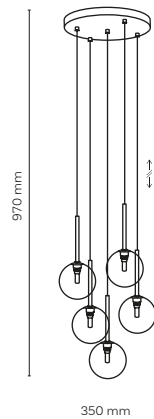

5943 / NILOS

5 x G9 / 230V / max 8W / LED
KL / 7525

DEDICATED BULB
G9: 3131