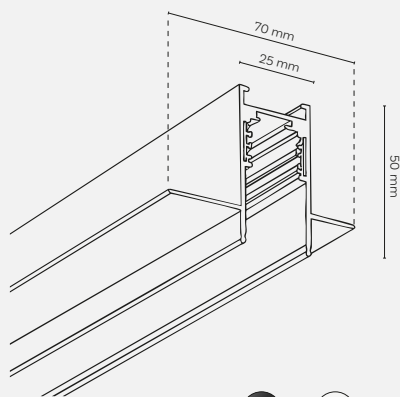

recessed magnetic track lighting