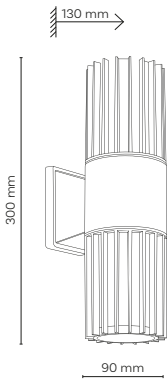

11507 / RIBO

11507 / RIBO

2 x E27 / 230V / max 15W / LED

DEDICATED BULB
E27: 18012

11507

IP54