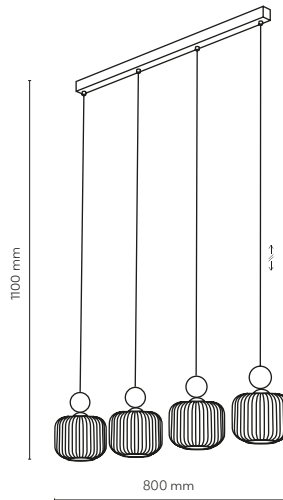

1 x E14 / 230V / max 10W / LED
KL / 7988

DEDICATED BULB
E14: 18200

11050 / BALLO

3 x E14 / 230V / max 10W / LED
KL / 7988

DEDICATED BULB
E14: 18200

11051 / BALLO

11051 / BALLO

4 x E14 / 230V / max 10W / LED
KL / 7988