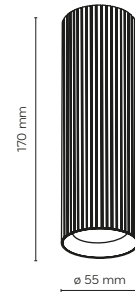

10024 / TUNE

1 x GU10 / 230V / max 10W / LED

DEDICATED BULB

GU10: 5588, 3138