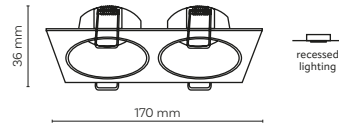

10579 / PRISMA DUO

2 x GU10 / 230V / max 10W / LED

DEDICATED BULB
GU10: 5588 3138

10579 10580 cut out: 156x80 mm