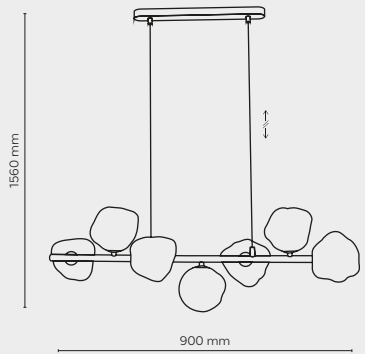

11109 / LAVA
7 x G9 / 230V / max 8W / LED
KL / 7982
DEDICATED BULB
G9: 3131