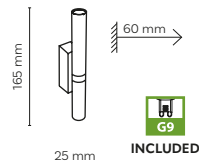

10184 / LAGOS

2 x G9 / 230V / max 8W / LED

DEDICATED BULB
G9: 3522

10184