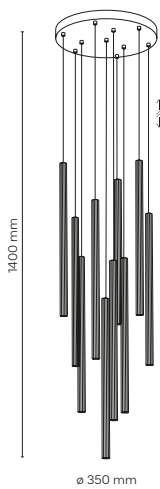

11492 / FERRO

10 x G9 / 230V / max 8W / LED

DEDICATED BULB G9: 18121