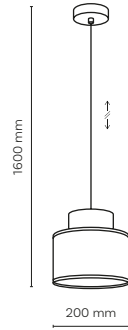

1 x E27 / 230V / max 15W / LED
AB / 9743 / 9747 / 9745

DEDICATED BULB
E27: 18012

3227 / DUO

1 x E27 / 230V / max 15W / LED
AB / 9742 / 9746 / 9744

DEDICATED BULB
E27: 18014

10078 / DUO WHITE

10078 / DUO WHITE