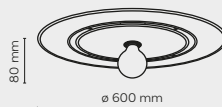

1 x E27 / 230V / max 15W / LED

DEDICATED BULB
E27: 18015