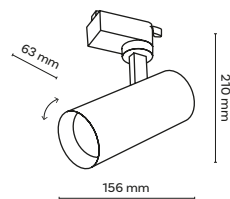

18178

LED INTEGRATED LED

● 18178

● 18179

CCT 230V 10W LED 1 one-track 750lm

18189

LED INTEGRATED LED

● 18189

● 18180

CCT 230V 20W LED 1 one-track 1600lm