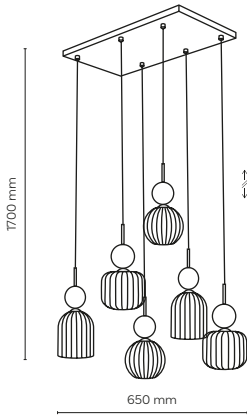

 **DEDICATED BULB**
E14: 18200

 **11040 / SOPHIA**

 1 x E14 / 230V / max 10W / LED
KL / 7992

 **DEDICATED BULB**
E14: 18200

NEW

TK LIGHTING / SOPHIA

11149 / SOPHIA

11150 / SOPHIA