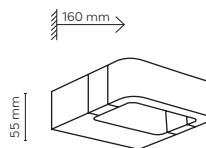

18081 / ARIUS

1x LED / 10W / 480 lm / 3000K

LED INTEGRATED LED

18081 18204 IP54