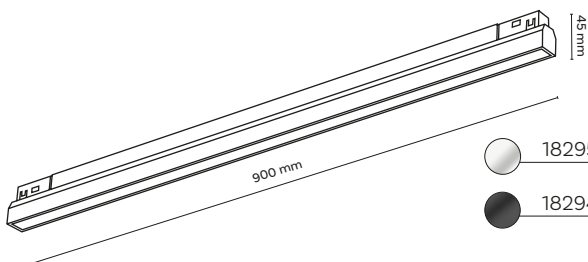

LED INTEGRATED LED

18272

18271

LED INTEGRATED LED

18295

18294

18225 / BULB LED

E27 / 230V, 50 Hz / 11W
4000K / 1521 lm / 15000 h / LED