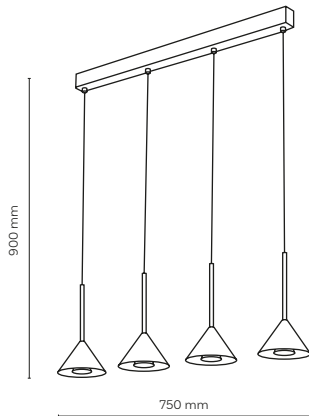

DEDICATED BULB GX53: 18077

10305 / CONO

10304 / CONO

1 x GU10 / 230V / max 10W / LED

DEDICATED BULB
GU10: 5588

10305 / CONO

4 x GU10 / 230V / max 10W / LED

DEDICATED BULB
GU10: 5588