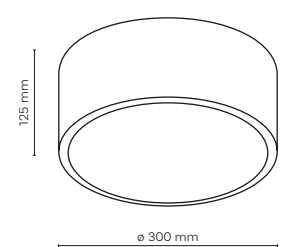

10984 / LIVO
2 x E27 / 230V / max 15W / LED

DEDICATED BULB
E27: 18226