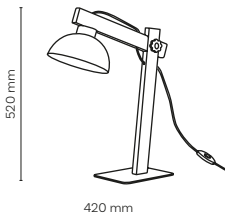

5788 / OSLO

6279 / OSLO

6279 / OSLO

1 x E27 / 230V / max 15W / LED
 KL / 7566

DEDICATED BULB
 E27: 18012

5788 / OSLO

1 x E27 / 230V / max 15W / LED
 KL / 7566

DEDICATED BULB
 E27: 18012