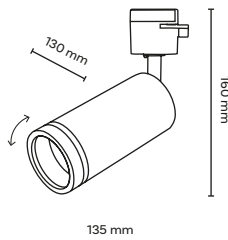

- 1 | one track — ● 6898 — ● 6897
- 3 | three track — ● 11171

- 1 | one track — ● 10028 — ● 10029

DEDICATED BULB
GU10: ●5588 ○3138

1x GU10 230V LED

DEDICATED BULB
GU10 MR11: 18197 18196

1x GU10 MINI 230V LED