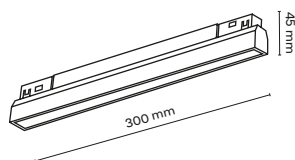

LED INTEGRATED LED

18278

18277

LED INTEGRATED LED

18270

18269

LED INTEGRATED LED

18272

18271

LED INTEGRATED LED

18295

18294