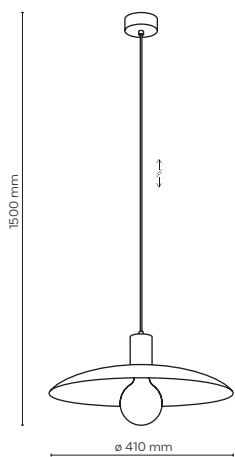

10762 /SILA

10954 /SILA

1 x E27 / 230V / max 15W / LED

DEDICATED BULB
E27: 18015

10955 /SILA

1 x E27 / 230V / max 15W / LED

DEDICATED BULB
E27: 18015

10711 / ASTRA