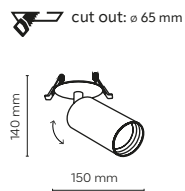

10806 / AMIS

1 x GU10 / 230V / max 10W / LED

DEDICATED BULB
GU10: 5588

10806 10810

RING
GRATIS!