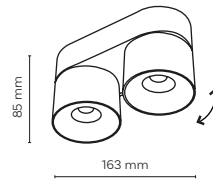

18164 / SPARK DUO INTEGRATED LED

LED / 2x10W / b-1531 lm, w-965 lm /

CCT 3000-6000K

18164 18171