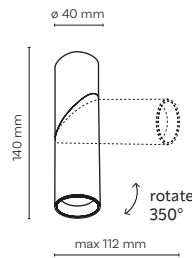

11252 / ELARIS S

1 x GU10 MR11 / 230V / max 7W / LED

DEDICATED BULB

GU10 MR11: 18197 18196

11252
11253