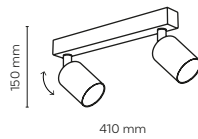

10790 / NEX

2 x GU10 / 230V / max 10W / LED

DEDICATED BULB

GU10: 5588, 3138