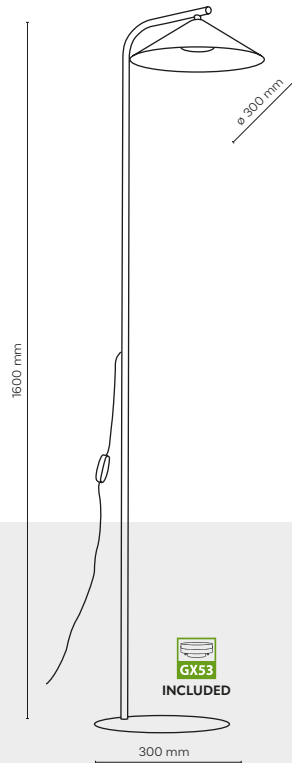

16187 / LUME

1 x GX53 / 230V / max 11W / LED

DEDICATED BULB GX53: 18077

16189 / LUME

1 x GX53 / 230V / max 11W / LED

DEDICATED BULB GX53: 18077