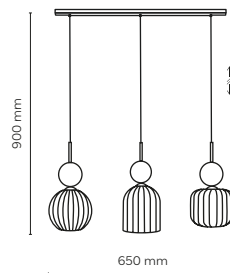

5 x E14 / 230V / max 10W / LED
 KL / 7990, 7991, 7992

DEDICATED BULB
 E14: 18200

11143 / SOPHIA

11143 / SOPHIA

1 x E14 / 230V / max 10W / LED
KL / 7990

DEDICATED BULB
E14: 18200 

11147 / SOPHIA

3 x E14 / 230V / max 10W / LED
KL / 7990, 7991, 7992