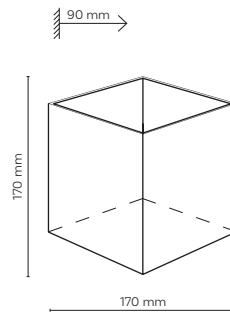

18084 

18085 / ARROW

18085 / ARROW

 **18085 / ARROW**  INTEGRATED LED

 6 x 1W LED / 480 lm / 3000K

 18085 18181 

18086 / CUBE

18086 / CUBE