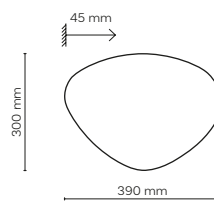

10704 /STONE

2 x G9 / 230V / max 8W / LED

DEDICATED BULB
G9: 18122