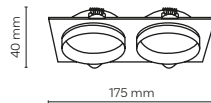

6925 / JET

2 x GU10 / 230V / max 10W / LED

DEDICATED BULB
GU10: 5588, 3138

cut out: 155 - 75 mm