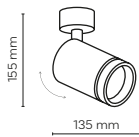

6910 / JET

1 x GU10 / 230V / max 10W / LED

DEDICATED BULB

GU10: 5588, 3138

6910 6911