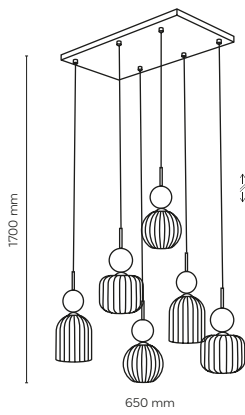

11594 / SOPHIA

6 x E14 / 230V / max 10W / LED
KL / 7987, 7988, 7989

DEDICATED BULB
E14: 18200