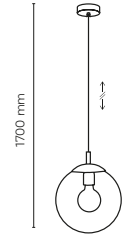

13 x G9 / 230V / max 8W / LED
KL / 7454

DEDICATED BULB
G9: 3131

5671 / ESME

ø 250 mm

5669 / ESME

1 x E27 / 230V / max 15W / LED
KL / 7049

DEDICATED BULB
E27: 18012

ø 300 mm