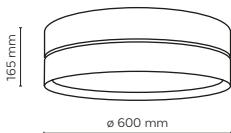

4345 / HILTON

4 x E27 / 230V / max 15W / LED
AB / 8997

DEDICATED BULB
E27: 18226