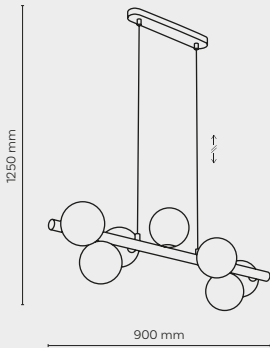

5905 / ESTERA WOOD

7 x G9 / 230V / max 8W / LED
KL / 7454

DEDICATED BULB
G9: 3131