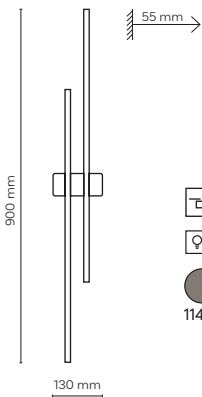

10627 / MONSTERA SABIA

4 x G9 / 230V / max 8W / LED

DEDICATED BULB
G9: 18122

10626 / MONSTERA SABIA

3 x G9 / 230V / max 8W / LED

DEDICATED BULB
G9: 18122

6626 / FLASH

11401 / FLASH