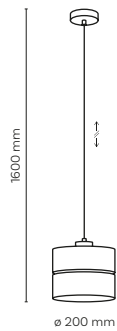

DEDICATED BULB
E27: 18012

5597 / ECO

1 x E27 / 230V / max 15W / LED
AB / 9716

DEDICATED BULB
E27: 18015

5774 / ECO

5770 / ECO

1 x E27 / 230V / max 15W / LED
AB / 9673

DEDICATED BULB
E27: 18012