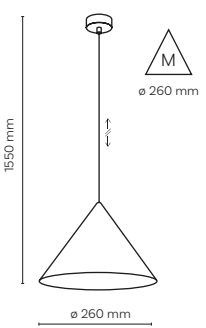

10620 / CONO

1 x E27 / 230V / max 15W / LED

DEDICATED BULB E27: 18226

10621 / CONO

1 x E27 / 230V / max 15W / LED

DEDICATED BULB E27: 18226

10622 / CONO

1 x E27 / 230V / max 15W / LED