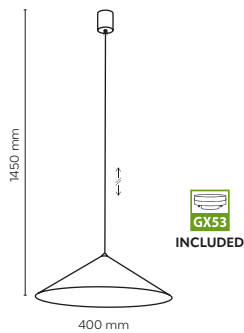

11281 / LUME

1 x GX53 / 230V / max 11W / LED

DEDICATED BULB GX53: 18077