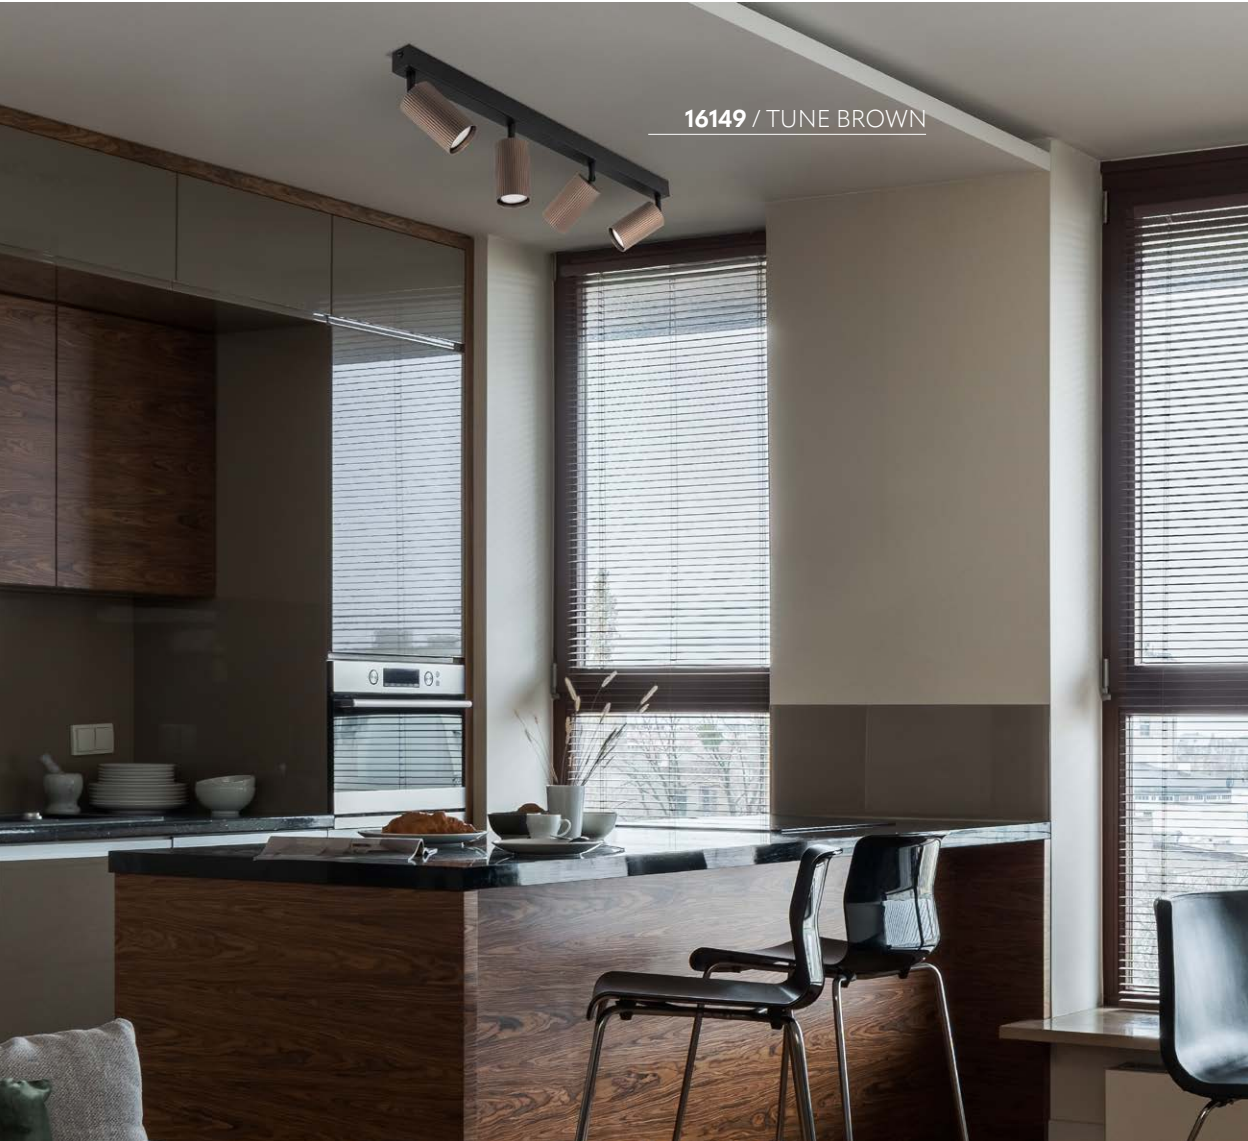

16149 / TUNE BROWN

16146 / TUNE BROWN

1 x GU10 / 230V / max 10W / LED

DEDICATED BULB
GU10: 5588