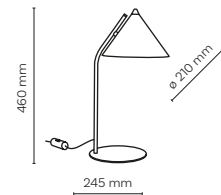

16210 / CONO

1 x E27 / 230V / max 15W / LED

DEDICATED BULB
E27: 18012

- 16210
- 16009