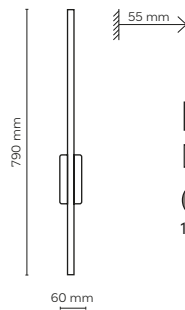

11402 / FLASH
LED / 12W / 500 lm / 3000K

11402 6627