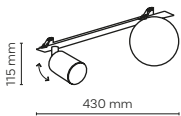

10927 / VOX

1 x GU10 / 230V / max 10W / LED
+ 1 x G9 / 230V / max 8W / LED
KL / 7455

cut out: 315x35 mm

DEDICATED BULB
GU10: 5588, G9: 3131