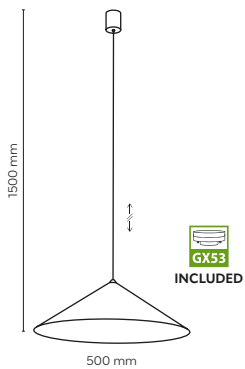

11282 / LUME

1 x GX53 / 230V / max 11W / LED

DEDICATED BULB GX53: 18077