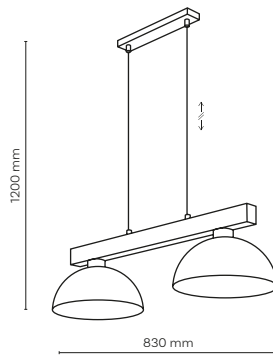

1 x E27 / 230V / max 15W / LED
 KL / 7565

DEDICATED BULB
 E27: 18015

4507 / OSLO

2 x E27 / 230V / max 15W / LED
 KL / 7565

DEDICATED BULB
 E27: 18015

6299 / OSLO

3 x E27 / 230V / max 15W / LED
 KL / 7564

DEDICATED BULB
 E27: 18015