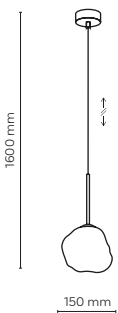

11025 / LAVA

1 x G9 / 230V / max 8W / LED
KL / 7982

DEDICATED BULB
G9: 3131