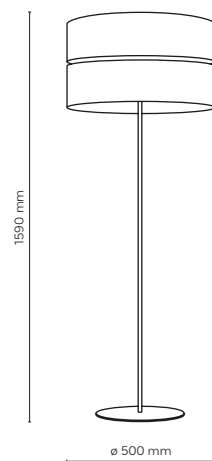

DEDICATED BULB
E27: 18012

4342 / HILTON

 **4342 / HILTON**

 4 x E27 / 230V / max 15W / LED
AB / 8932

 DEDICATED BULB
E27: 18012

 **4346 / HILTON**

 1 x E27 / 230V / max 15W / LED
AB / 8999

 DEDICATED BULB
E27: 18014