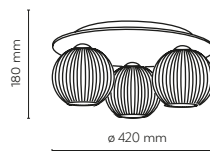

11078 / VIRLO

3 x E14 / 230V / max 10W / LED

KL / 7989

DEDICATED BULB
E14: 18200