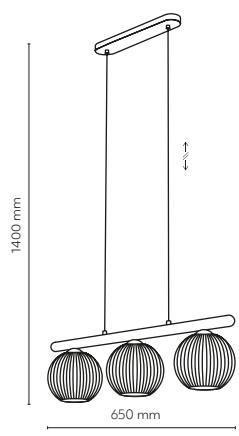

4 x E14 / 230V / max 10W / LED

KL / 7989

DEDICATED BULB
E14: 18200

11079 / VIRLO

3 x E14 / 230V / max 10W / LED

KL / 7989

DEDICATED BULB
E14: 18200