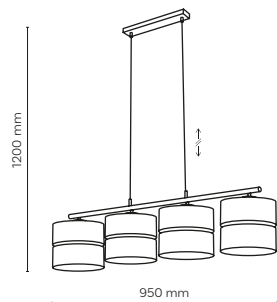

11603 / CALMA

11600 / CALMA

11600 / CALMA

- 1 x E27 / 230V / max 15W / LED
- +1 x G9 / 230V / max 8W / LED
- AB / 7949

- DEDICATED BULB
- E27: 18012, G9: 18121

11603 / CALMA

- 4 x E27 / 230V / max 15W / LED
- AB / 7949