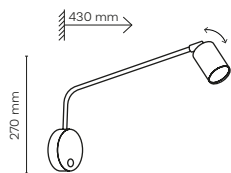

KL / 7455

DEDICATED BULB
GU10: 5588, G9: 3131

10148 / VOX

1 x GU10 / 230V / max 10W / LED

+ 1 x G9 / 230V / max 8W / LED

KL / 7455

DEDICATED BULB
GU10: 5588, G9: 3131

11361 / NEX