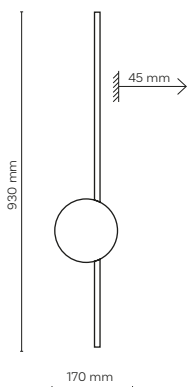

11399 / JAVA

LED / 23W / 650 lm / 3000K