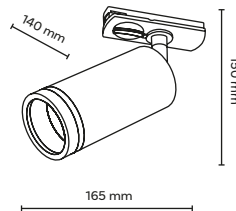

- 1 | one track — ● 6898 — ● 6897
- 3 | three track — ● 11171

- 1 | one track — ● 10028 — ● 10029

DEDICATED BULB
GU10: ●5588 ○3138

1x GU10 230V LED

DEDICATED BULB
GU10 MR11: 18197 18196

1x GU10 MINI 230V LED