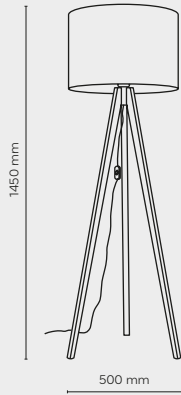

16004 / GRAND

1 x E27 / 230V / max 15W / LED
AB / 9664 / 9649 / 9663

DEDICATED BULB
E27: 18015

16004 16018 16005