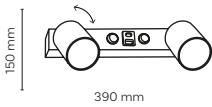

11356 / NEX USB