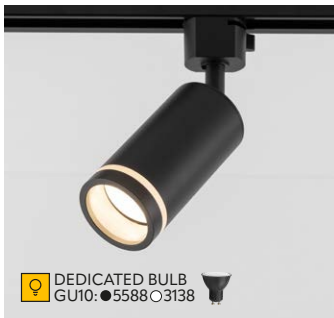

- 1 | one track — ● 6898 — ● 6897
- 3 | three track — ● 11171

- 1 | one track — ● 10028 — ● 10029

DEDICATED BULB
GU10: ●5588 ○3138

1x GU10 230V LED

DEDICATED BULB
GU10 MR11: 18197 18196

1x GU10 MINI 230V LED