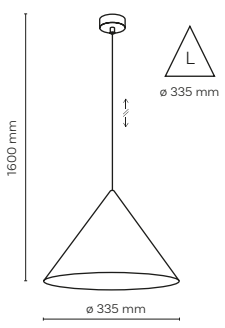

10620 / CONO

1 x E27 / 230V / max 15W / LED

DEDICATED BULB E27: 18226

10621 / CONO

1 x E27 / 230V / max 15W / LED

DEDICATED BULB E27: 18226

10622 / CONO

1 x E27 / 230V / max 15W / LED