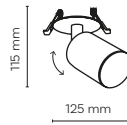

10799 / NEX

2 x GU10 / 230V / max 10W / LED

DEDICATED BULB
GU10: 5588, 3138

10799 10803