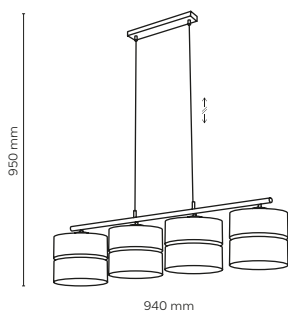

4342 / HILTON

4342 / HILTON

4 x E27 / 230V / max 15W / LED
AB / 8932

DEDICATED BULB
E27: 18012