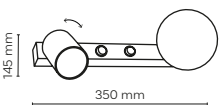

10148 / VOX

1 x GU10 / 230V / max 10W / LED

+ 1 x G9 / 230V / max 8W / LED

KL / 7455

DEDICATED BULB
GU10: 5588, G9: 3131