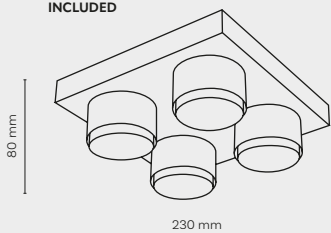

11283 / BRIX

2 x GX53 / 230V / max 11W / LED

DEDICATED BULB
GX53: 18077

11283 11286 11289 11292

GX53
INCLUDED