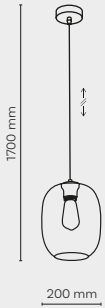

5971 / ELIO

1 x E27 / 230V / max 15W / LED
KL / 7753 / 7658 / 7750

DEDICATED BULB
E27: 18014

5973 / ELIO

3 x E27 / 230V / max 15W / LED
KL / 7750, 7658, 7753

DEDICATED BULB
E27: 18014

5974 / ELIO

6 x E27 / 230V / max 15W / LED
KL / 7658, 7753, 7750

DEDICATED BULB
E27: 18014