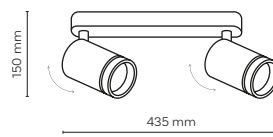

6912 / JET

2 x GU10 / 230V / max 10W / LED

DEDICATED BULB

GU10: 5588, 3138

6912 6913