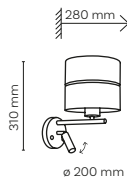

11600 / CALMA

- 1 x E27 / 230V / max 15W / LED
- +1 x G9 / 230V / max 8W / LED
- AB / 7949

- DEDICATED BULB
- E27: 18012, G9: 18121