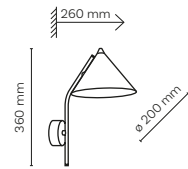

10306 / CONO

6 x GU10 / 230V / max 10W / LED

DEDICATED BULB
GU10: 5588

11474 / CONO

11474 / CONO

1 x E27 / 230V / max 15W / LED

DEDICATED BULB
E27: 18012

- 11474
- 10041