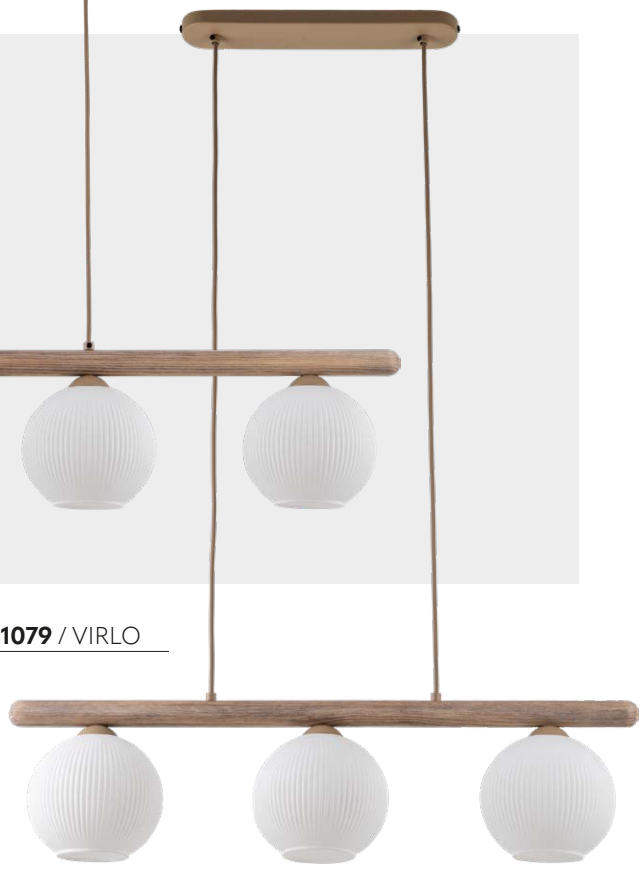

KL / 7989

DEDICATED BULB
E14: 18200

11078 / VIRLO

3 x E14 / 230V / max 10W / LED

KL / 7989

DEDICATED BULB
E14: 18200

11080 / VIRLO

11079 / VIRLO