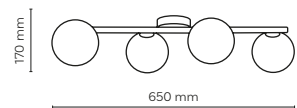

5769 / ESTERA WOOD

4 x G9 / 230V / max 8W / LED
KL / 7454

DEDICATED BULB
G9: 3131