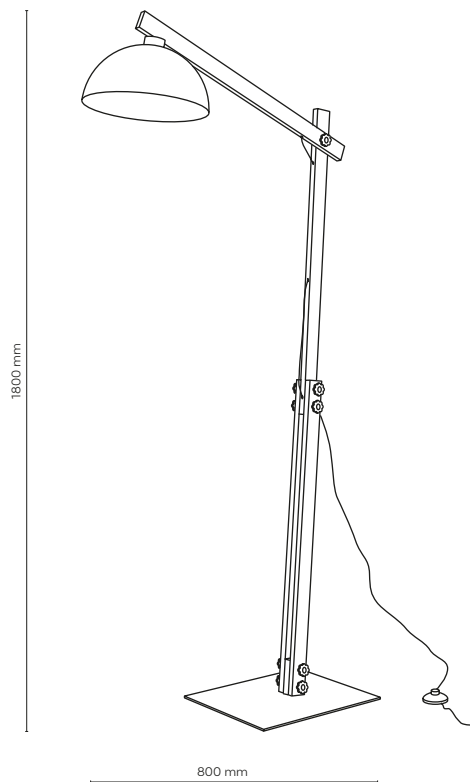

16130 / OSLO

1 x E27 / 230V / max 15W / LED
KL / 7565

DEDICATED BULB
E27: 18015