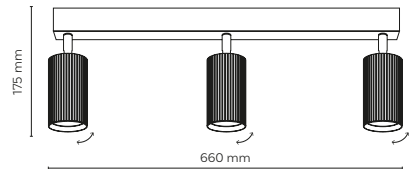

16148 / TUNE BROWN

3 x GU10 / 230V / max 10W / LED

DEDICATED BULB
GU10: 5588