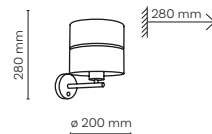

 **5465 / HILTON**

 1 x E27 / 230V / max 15W / LED
AB / 8998

 DEDICATED BULB
E27: 18015

4346 / HILTON

2579 / HILTON

1 x E27 / 230V / max 15W / LED
 +1 x G9 / 230V / max 8W / LED
 AB / 9919

DEDICATED BULB
 E27: 18012, G9: 18121