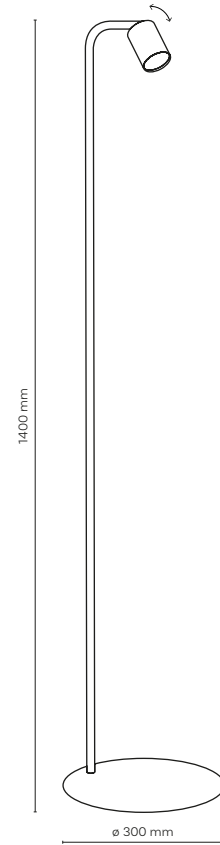

16192 / NEX

1 x GU10 / 230V / max 10W / LED

DEDICATED BULB
GU10: 5588, 3138

16193 / NEX

11364 / NEX

1 x GU10 / 230V / max 10W / LED

DEDICATED BULB
GU10: 5588, 3138

11367 / NEX

1 x GU10 / 230V / max 10W / LED

DEDICATED BULB
GU10: 5588, 3138