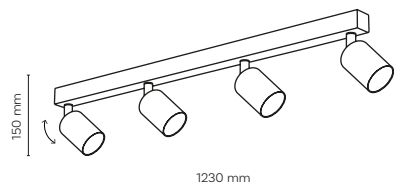

10792 / NEX

4 x GU10 / 230V / max 10W / LED

DEDICATED BULB

GU10: 5588, 3138