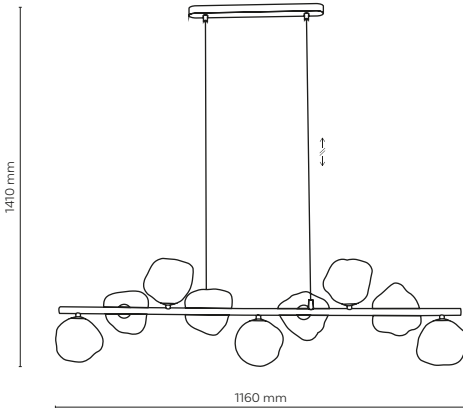

DEDICATED BULB
E14: 18200

11589 / SOPHIA

1 x E14 / 230V / max 10W / LED
KL / 7988

DEDICATED BULB
E14: 18200

11590 / SOPHIA

1 x E14 / 230V / max 10W / LED
KL / 7989

DEDICATED BULB
E14: 18200

11110 / LAVA