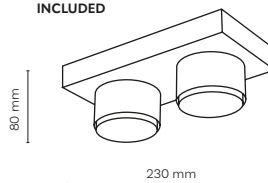

GX53
INCLUDED