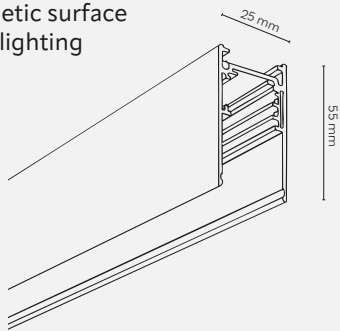

magnetic surface
track lighting