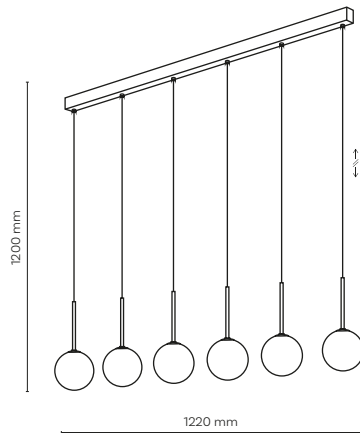

4504 / MARTIN

6 x G9 / 230V / max 8W / LED
KL / 7454

DEDICATED BULB
G9: 3131