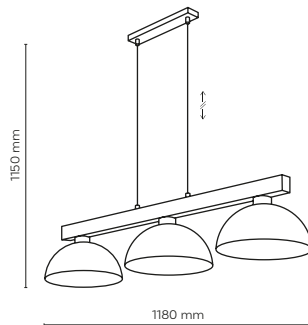

11012 / OSLO

3 x E27 / 230V / max 15W / LED
KL / 7564

DEDICATED BULB
E27: 18015

11012

material of the lamp: metal, wood, plastic