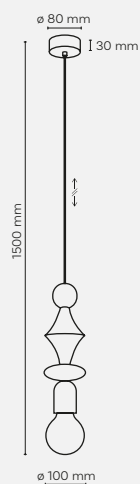

10703 / TOWER

10869 / TOWER

 **10870 / TOWER**

 1 x E27 / 230V / max 15W / LED

 DEDICATED BULB
E27: 18015

-  10870
-  10871
-  10869
-  10703
-  11315
-  10959

10959 / TOWER

10870 / TOWER