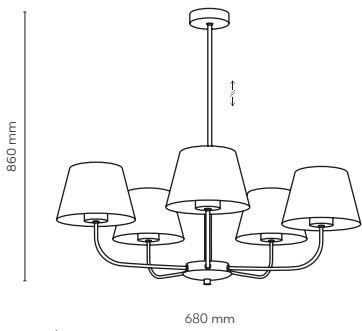

16157 / ELIZABETH SABIA

1 x E27 / 230V / max 15W / LED
AB / 7721

DEDICATED BULB
E27: 18014

TR LIGHTING / ELIZABETH SABIA

3989 / CHICAGO

3989 / CHICAGO

5 x E27 / 230V / max 15W / LED
AB / 9162

DEDICATED BULB
E27: 18012 