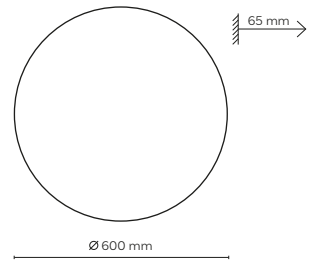

DEDICATED BULB
E27: 18012

16130 / OSLO

1 x E27 / 230V / max 15W / LED
KL / 7565

DEDICATED BULB
E27: 18015

10098 / LUNA WOOD

5449 / LUNA WOOD

3377 / LUNA WOOD

3377 / LUNA WOOD