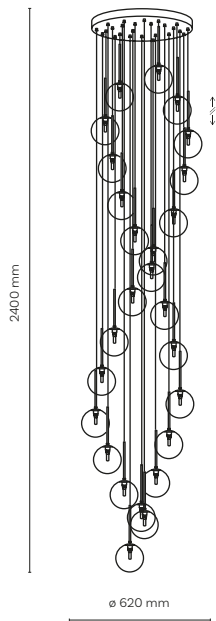

10258 / AURORA

26 x G9 / 230V / max 8W / LED
KL / 7525

DEDICATED BULB
G9: 3131

material of the lamp: metal, glass, plastic