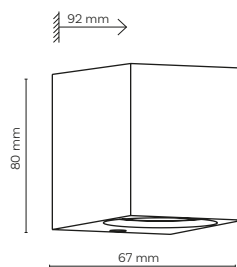

10969 / AXIS

1 x GU10 / 230V / max 10W / LED

DEDICATED BULB
GU10: 5588

10969