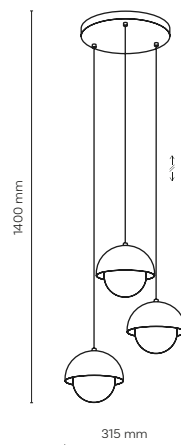

10720 / BONO

3 x G9 / 230V / max 8W / LED
KL / 7454

DEDICATED BULB
G9: 3131