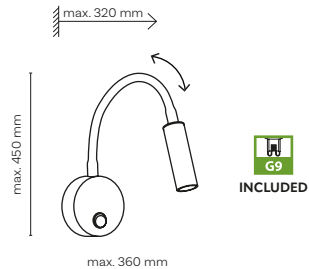

5922 / LAGOS

1 x G9 / 230V / max 8W / LED

DEDICATED BULB
G9: 3522