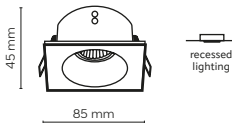

DEDICATED BULB

GU10: 5588 3138

10577 10578 cut out: ø 75 mm

10579 /PRISMA DUO

10582 / PRISMA

10579 / PRISMA DUO

10581 / PRISMA

1 x GU10 / 230V / max 10W / LED