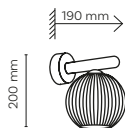

11077 / VIRLO

1 x E14 / 230V / max 10W / LED

KL / 7989

DEDICATED BULB
E14: 18200