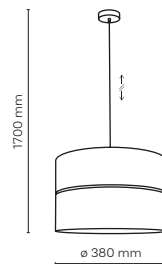

4799 / NICOL

1 x E27 / 230V / max 15W / LED
AB / 9767

DEDICATED BULB
E27: 18014