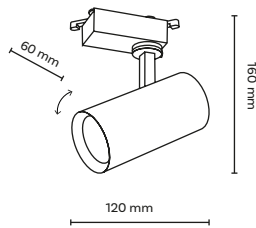

- 1 | one track — ● 6898 — ● 6897
- 3 | three track — ● 11171

- 1 | one track — ● 10028 — ● 10029

DEDICATED BULB
GU10: ●5588 ○3138

1x GU10 230V LED

DEDICATED BULB
GU10 MR11: 18197 18196

1x GU10 MINI 230V LED