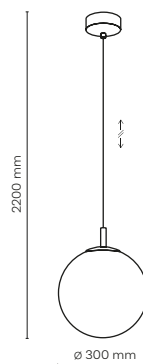

4610 / CADIX

1 x G9 / 230V / max 8W / LED
KL / 7882

DEDICATED BULB
G9: 18122