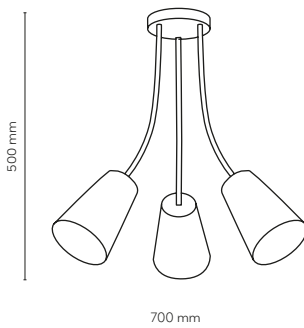

2106 / WIRE COLOUR

3 x E27 / 230V / max 15W / LED
AB / 8699

DEDICATED BULB
E27: 18014