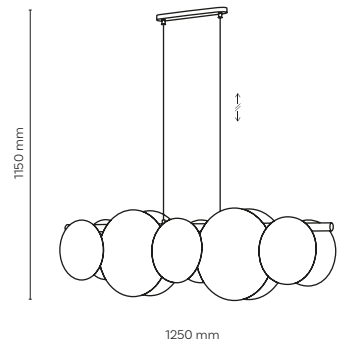

5960 / PULSE

3 x E27 / 230V / max 15W / LED
 AB / 9657, 9731

DEDICATED BULB
 E27: 18012

10005 / PULSE

3 x E27 / 230V / max 15W / LED
 AB / 9657, 9731

DEDICATED BULB
 E27: 18012

4815 / PULSE

5 x E27 / 230V / max 15W / LED
 AB / 9657, 9731