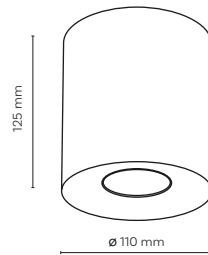

11341 / ORION

1 x GU10 / 230V / max 10W / LED

DEDICATED BULB
GU10: 3138 5588