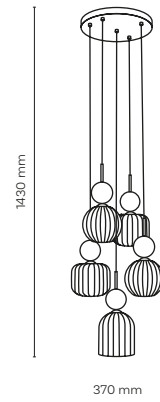

6 x E14 / 230V / max 10W / LED
 KL / 7990, 7991, 7992

DEDICATED BULB
 E14: 18200

11150 / SOPHIA

11148 / SOPHIA

3 x E14 / 230V / max 10W / LED
 KL / 7990, 7991, 7992

DEDICATED BULB
 E14: 18200

11149 / SOPHIA