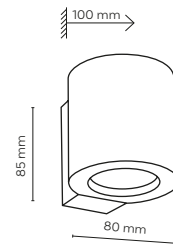

10197 / EVE
1 x GU10 / 230V / max 10W / LED
DEDICATED BULB
GU10: 3138