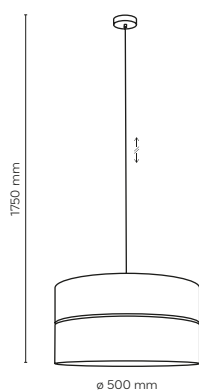

DEDICATED BULB
E27: 18012

4342 / HILTON

 **4342 / HILTON**

 4 x E27 / 230V / max 15W / LED
AB / 8932

 DEDICATED BULB
E27: 18012

 **4346 / HILTON**

 1 x E27 / 230V / max 15W / LED
AB / 8999

 DEDICATED BULB
E27: 18014