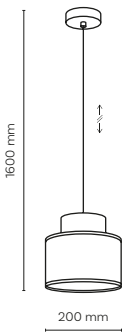

11604 / VAIO

1x E27 / 230V / max 15W / LED
AB / 7977

DEDICATED BULB
E27: 18012

3255 / DUO

3255 / DUO

3256 / DUO

2785 / DUO

3255 / DUO