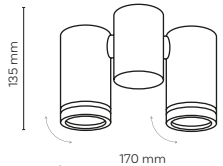

1 x GX53 / 230V / max 11W / LED

DEDICATED BULB
GU10: 4118

4352 / JET

2 x GU10 / 230V / max 10W / LED

DEDICATED BULB
GU10: 3138 5588

1 x GU10 / 230V / max 10W / LED

DEDICATED BULB
GU10: 3138 5588