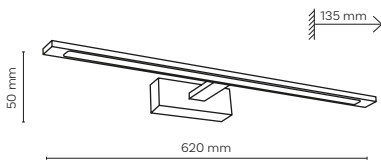

 DEDICATED BULB
GU10: 5588  3138

 cut out: ø 72 mm

18002 / GALLERY

18002 / GALLERY

LED / 20W / 2450 lm / 4000K

18002 18003 18206
chrome

18000 / GALLERY

LED / 12W / 1500 lm / 4000K