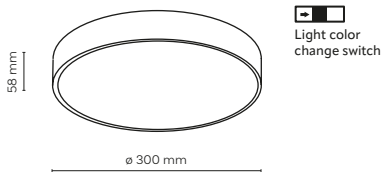

18280 / VELIS

LED / 24W / 230V / w - 1200 lm bk, ch - 1100 lm
b - 1000 lm / CCT 3000K / 4000K / 5500K