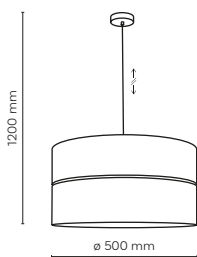

4798 / NICOL

3 x E27 / 230V / max 15W / LED
AB / 9775

DEDICATED BULB
E27: 18014