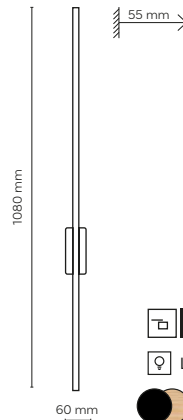

6625 / FLASH
WOOD

LED / 24W / 1200 lm / 3000K