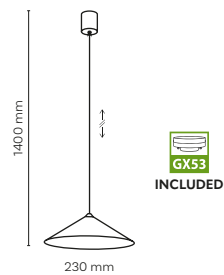

11279 / LUME

1 x GX53 / 230V / max 11W / LED

DEDICATED BULB GX53: 18077