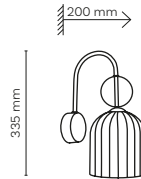

DEDICATED BULB
E14: 18200

11589 / SOPHIA

11587 / SOPHIA

11587 / SOPHIA

1 x E14 / 230V / max 10W / LED
KL / 7987

DEDICATED BULB
E14: 18200

11020 / SOPHIA

1 x E14 / 230V / max 10W / LED
KL / 7987