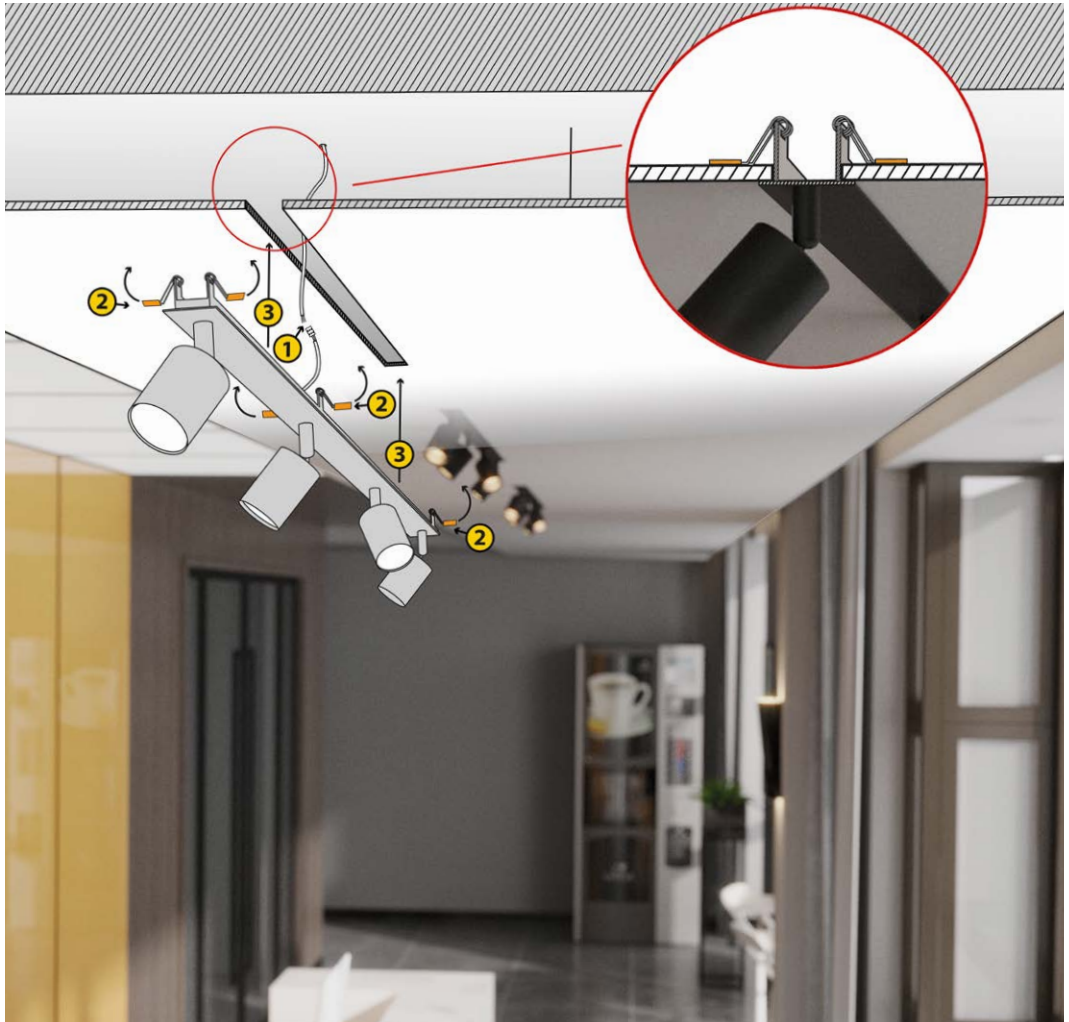

10801 10805

cut out: 1075x35 mm

10800 / NEX

3 x GU10 / 230V / max 10W / LED

DEDICATED BULB

GU10: 5588, 3138

10800 10804

cut out: 625x35 mm