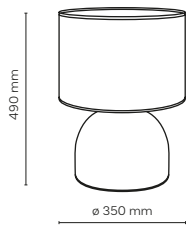

16194 / TAMI

1 x E27 / 230V / max 15W / LED
AB / 7996 / 7995

DEDICATED BULB
E27: 18014