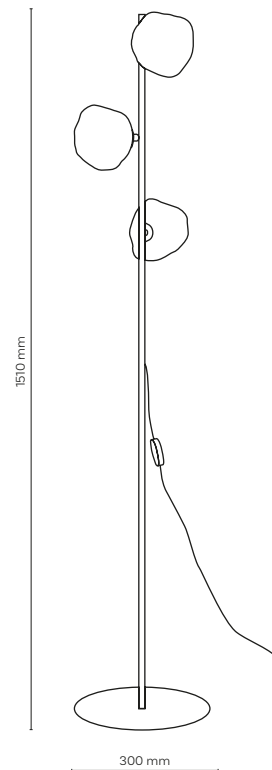

3 x G9 / 230V / max 8W / LED
KL / 7982

DEDICATED BULB
G9: 3131

16150 / LAVA