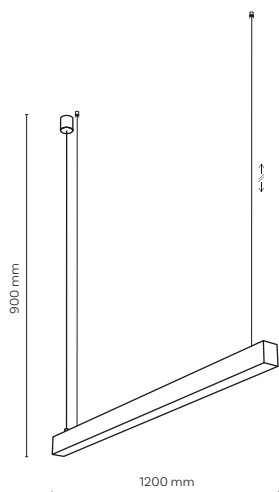

18080 / LUXE INTEGRATED LED

LED / 40W / 4000 lm / 4000K

18080

18174 / LUXE CCT INTEGRATED LED

LED / 40W / w-3275 lm, b-2634

/ CCT 3000/4000/6500K

18174

18173

Light color change switch