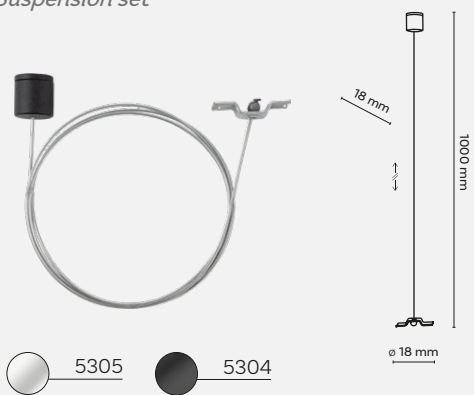

Zestaw podwieszający
Suspension set