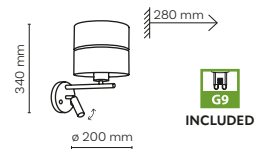

 **5465 / HILTON**

 1 x E27 / 230V / max 15W / LED
AB / 8998

 DEDICATED BULB
E27: 18015

4346 / HILTON

2579 / HILTON

1 x E27 / 230V / max 15W / LED
 +1 x G9 / 230V / max 8W / LED
 AB / 9919

DEDICATED BULB
 E27: 18012, G9: 18121