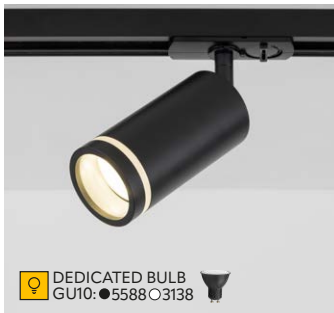

- 1 | one track — ● 6898 — ● 6897
- 3 | three track — ● 11171

- 1 | one track — ● 10028 — ● 10029

DEDICATED BULB
GU10: ●5588 ○3138

1x GU10 230V LED

DEDICATED BULB
GU10 MR11: 18197 18196

1x GU10 MINI 230V LED