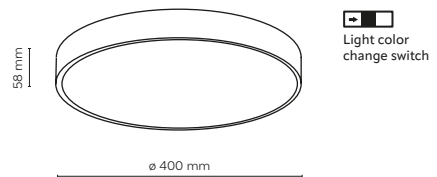

18284 / VELIS

LED / 30W / 230V / w - 2000 lm bk, ch - 1900 lm
b - 1700 lm / CCT 3000K / 4000K / 5500K