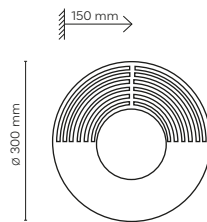

11014 / LUNAR

1 x G9 / 230V / max 8W / LED

KL 7511

DEDICATED BULB
G9: 3131