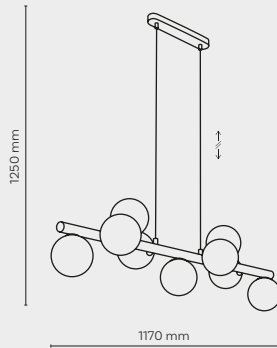

11097 / ESTERA WOOD

9 x G9 / 230V / max 8W / LED
KL / 7511

DEDICATED BULB
G9: 3131