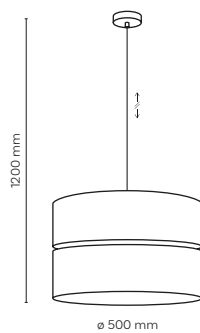

DEDICATED BULB
E27: 18012

5597 / ECO

1 x E27 / 230V / max 15W / LED
AB / 9716

DEDICATED BULB
E27: 18015

5774 / ECO

5770 / ECO

1 x E27 / 230V / max 15W / LED
AB / 9673

DEDICATED BULB
E27: 18012