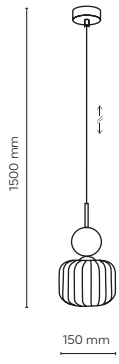

11144 / SOPHIA

1 x E14 / 230V / max 10W / LED
KL / 7991

DEDICATED BULB
E14: 18200