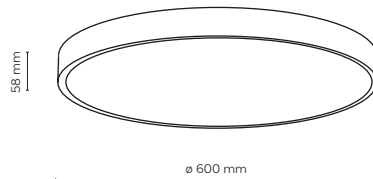

Light color change switch

18288 / VELIS

LED / 40W / 230V / w - 2800 lm bk, ch - 2700 lm
b - 2500 lm / CCT 3000K / 4000K / 5500K

18292 / VELIS

LED / 60W / 230V / w - 4000 lm bk - 3900 lm,
b - 3600lm / CCT 3000K / 4000K / 5500K