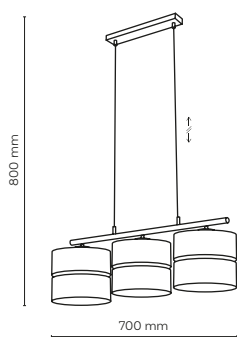

 DEDICATED BULB
E27: 18226 

 **4798 / NICOL**

 3 x E27 / 230V / max 15W / LED
AB / 9775

 DEDICATED BULB
E27: 18014 

 **4799 / NICOL**

 1 x E27 / 230V / max 15W / LED
AB / 9767

 DEDICATED BULB
E27: 18014 

4802 / NICOL