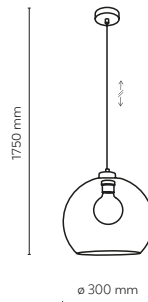

4292 / CUBUS

1 x E27 / 230V / max 15W / LED
KL / 7429

DEDICATED BULB
E27: 18015