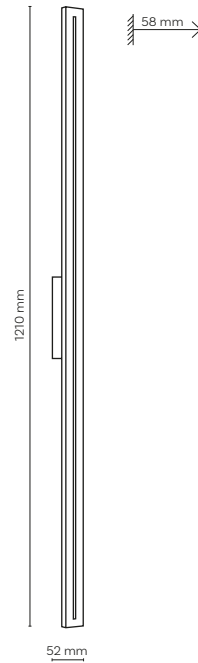

18176 / LINEA INTEGRATED LED

LED / 30W / 1817 lm / 3000K

18176

IP65