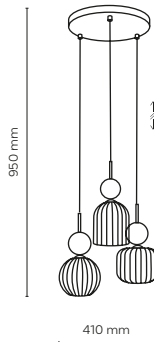

11148 / SOPHIA

3 x E14 / 230V / max 10W / LED
KL / 7990, 7991, 7992

DEDICATED BULB
E14: 18200