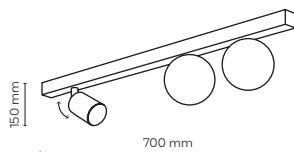

10001 / VOX

1 x GU10 / 230V / max 10W / LED

+ 2 x G9 / 230V / max 8W / LED

KL / 7455

DEDICATED BULB
GU10: 5588, G9: 3131