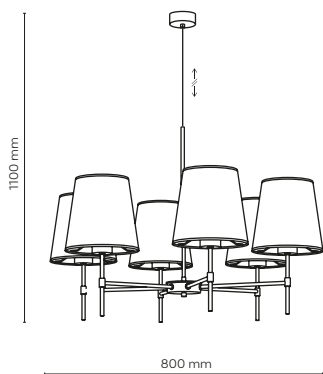

11167 / ELIZABETH SABIA

6 x E27 / 230V / max 15W / LED
AB / 7720

DEDICATED BULB
E27: 18012