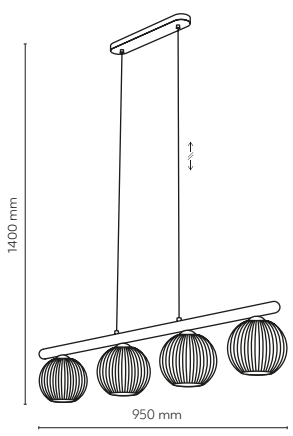

11080 / VIRLO

4 x E14 / 230V / max 10W / LED

KL / 7989

DEDICATED BULB
E14: 18200

3 x E14 / 230V / max 10W / LED

KL / 7989

DEDICATED BULB
E14: 18200