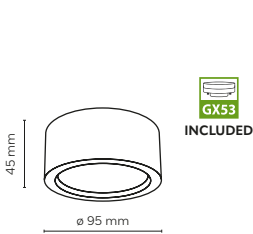

11442 / EVE CORTE
 1x GU10 / 230V / max 10W / LED
 DEDICATED BULB
 GU10: 3138

11441 / EVE CORTE
 1x GX53 / 230V / max 11W / LED
 DEDICATED BULB
 GX53: 18077

10123 / EVE

10123 / EVE
 1 x GX53 / 230V / max 11W / LED
 DEDICATED BULB
 GX53: 18077