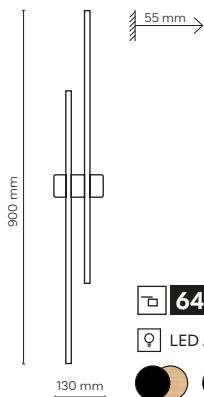

LED / 24W / 1000 lm / 3000K