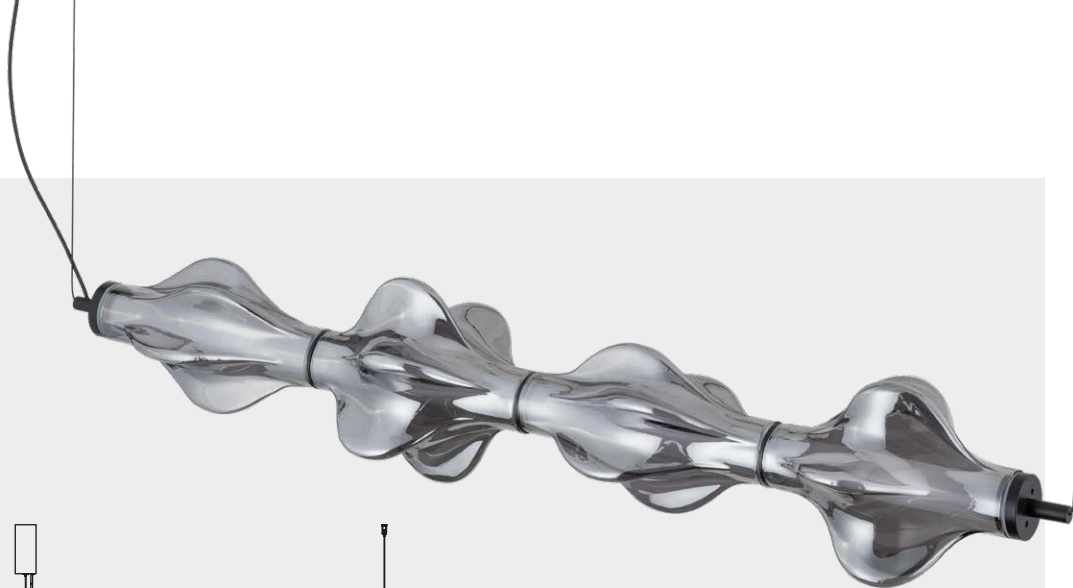

18217 / ELVA

LED / 30W / 3642 lm / 3000K