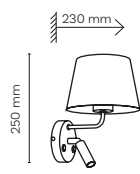

11596 / MAJA
1 x E27 / 230V / max 15W / LED
+ 1 x G9 / 230V / max 8W / LED
AB / 7945
DEDICATED BULB
E27: 18012, G9: 18121

INCLUDED