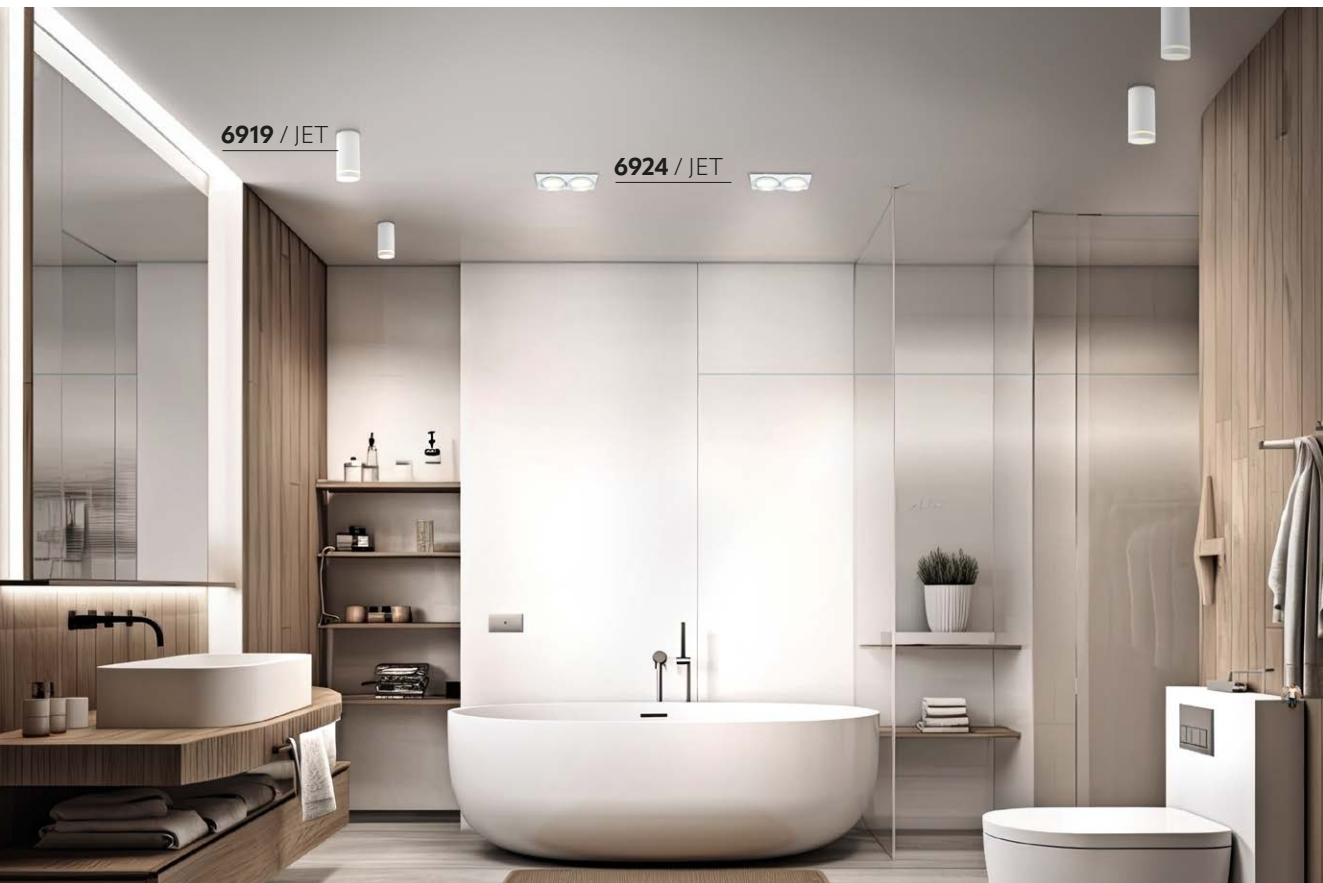

RING GRATIS!

10795 / AMIS

2 x GU10 / 230V / max 10W / LED

DEDICATED BULB
GU10: 3138 5588

RING GRATIS!

6919 / JET

6924 / JET

6918 / JET