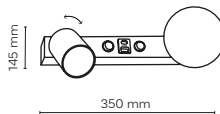

10152 / VOX USB

1 x GU10 / 230V / max 10W / LED

+ 1 x G9 / 230V / max 8W / LED

KL / 7455

DEDICATED BULB
GU10: 5588, G9: 3131