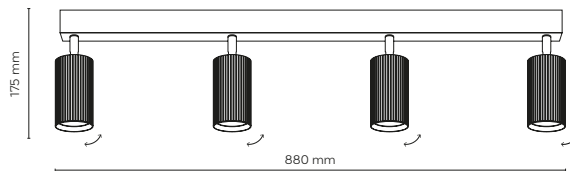

 3 x GU10 / 230V / max 10W / LED

 DEDICATED BULB
GU10: 5588 

16146 / TUNE BROWN

16147 / TUNE BROWN

16148 / TUNE BROWN

16148 / TUNE BROWN

16149 / TUNE BROWN

4 x GU10 / 230V / max 10W / LED