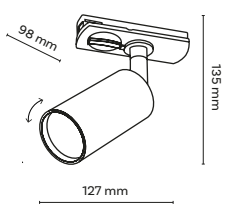

- 1 | one track — ● 6898 — ● 6897
- 3 | three track — ● 11171

- 1 | one track — ● 10028 — ● 10029

DEDICATED BULB
GU10: ●5588 ○3138

1x GU10 230V LED

DEDICATED BULB
GU10 MR11: 18197 18196

1x GU10 MINI 230V LED