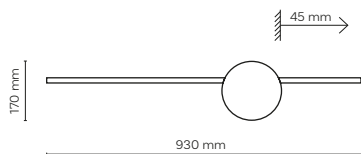

1441 / JAVA

1441 / JAVA

LED / 23W / 650 lm / 3000K