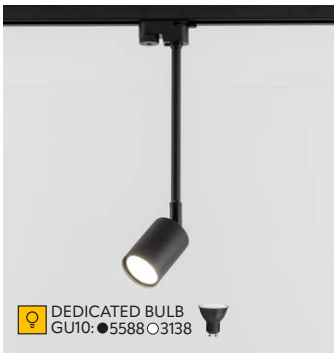

1. 1 | one track — ● 4920 — ● 4888 — ● 4932
2. 3 | three track — ● 4930 — ● 4931