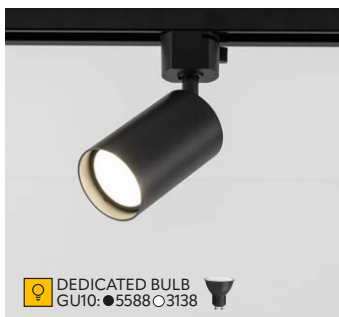

- 1 | one track — ● 6898 — ● 6897
- 3 | three track — ● 11171

- 1 | one track — ● 10028 — ● 10029

DEDICATED BULB
GU10: ●5588 ○3138

1x GU10 230V LED

DEDICATED BULB
GU10 MR11: 18197 18196

1x GU10 MINI 230V LED