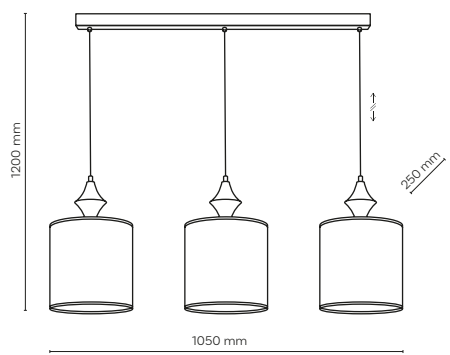

10121 / EVE
 1 x GU10 / 230V / max 10W / LED
 DEDICATED BULB
 GU10: 3138

10197 / EVE
 1 x GU10 / 230V / max 10W / LED
 DEDICATED BULB
 GU10: 3138

11440 / AMURA

11440 / AMURA

11438 / AMURA

11439 / AMURA

11437 / AMURA